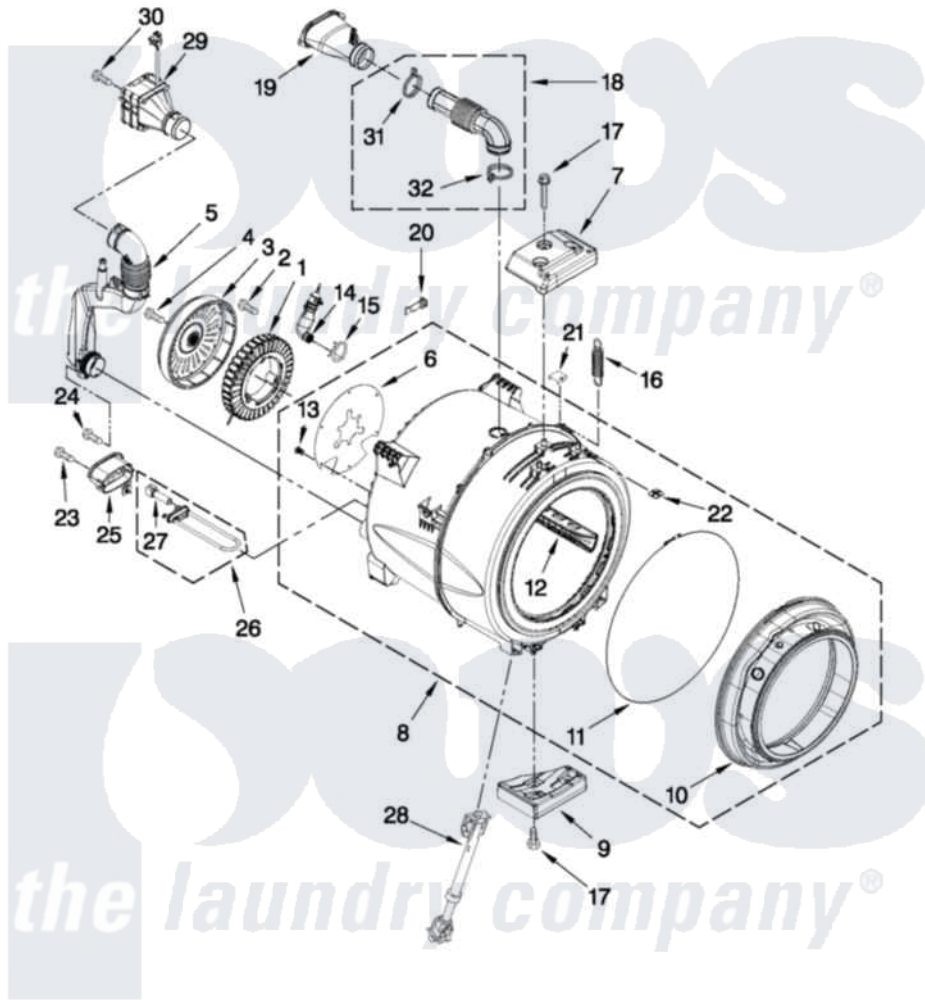

# Maytag MHW6000XW1 05 - TUB AND BASKET PARTS

## TUB AND BASKET PARTS

For Models: MHW6000XW1, MHW6000XR1, MHW6000XG1  
(White) (Red) (Cosmetallic)

FOR ORDERING INFORMATION REFER TO PARTS PRICE LIST

W10385988

7

Maytag Residential Maytag MHW6000XW1 Washer Parts Parts Diagram 05 - TUB AND BASKET PARTS  
Click on the part number to view part

Item	Original Part Number	Replaced By	Status	Part Description
1	W10213978	<a href="#">W10365754</a>		Stator
2	<a href="#">W10253476</a>			Screw, Stator Mounting
3	W10213980	<a href="#">W10365755</a>		Rotor
4	<a href="#">W10253477</a>			Screw, Rotor Mounting
5	<a href="#">W10261582</a>			Pipe, Ventilation Assembly
6	<a href="#">W10267637</a>			Shield, Motor
7	<a href="#">W10253014</a>			Counterweight, Top
8	W10355005	<a href="#">W10409997</a>		Tub-Outer
9	<a href="#">W10237535</a>			Counterweight, Bottom
10	<a href="#">W10340443</a>			Bellow
11	<a href="#">W10237502</a>			Retainer, Bellow To Tub
12	<a href="#">W10292810</a>			Baffle, Tub
13	<a href="#">W10273613</a>			Retainer, Push In
14	<a href="#">W10260500</a>			Airtrap Assembly
15	<a href="#">371499</a>			Clamp, Hose
16	W10312146	<a href="#">W10365760</a>		Spring

17	<a href="#">W10261496</a>		Screw, Counterweight
18	<a href="#">W10352811</a>		Vent-Hose Coupling Assembly
19	<a href="#">W10352818</a>		Vent Tube And Cover
20	<a href="#">W10316388</a>		Clip, Harness Diverter
21	<a href="#">8540092</a>		Clamp, Tub
22	8540072	<a href="#">8182512</a>	Nut, Push-In
23	<a href="#">9740848</a>		Screw, Mixing Valve Mounting
24	<a href="#">W10306501</a>		Screw, M4.1-1.8 X 16.5C
25	<a href="#">W10318155</a>		Shield, Heater
26	W10253993	<a href="#">8182666</a>	Element, Heating
27	<a href="#">8181705</a>		Ntc
28	<a href="#">W10312625</a>		Shock Absorber
29	<a href="#">W10261587</a>		Fan, Ventilation Assembly
30	<a href="#">W10305097</a>		Screw, M4.1-1.8 X 57
31	<a href="#">W10273034</a>		Clamp, Vent Hose
32	<a href="#">W10353599</a>		Clamp, Hose