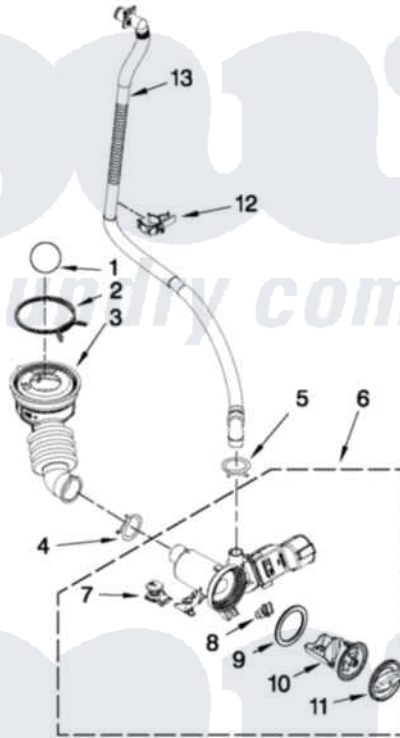

# Maytag MHW6000XW1 06 - PUMP PARTS

## PUMP PARTS

For Models: MHW6000XW1, MHW6000XR1, MHW6000XG1  
(White) (Red) (Cosmetallic)

FOR ORDERING INFORMATION REFER TO PARTS PRICE LIST

W10385988

9

Maytag [Residential Maytag MHW6000XW1 Washer Parts](#) Parts Diagram 06 - PUMP PARTS  
Click on the part number to view part

Item	Original Part Number	Replaced By	Status	Part Description
1	W10003330	<a href="#">W10121657</a>		Ball
2	8181734	<a href="#">696392</a>		Hose Clamp
3	<a href="#">W10241029</a>			Hose, Tub To Pump
4	<a href="#">W10273036</a>			Clamp, Hose
5	<a href="#">356138</a>			Clamp, Hose
6	<a href="#">W10321032</a>			Pump
7	<a href="#">W10338326</a>			Grommet, Damper
8	<a href="#">8182816</a>			Grommet, Damper
9	<a href="#">8181736</a>			Seal, Filter Cap
10	<a href="#">W10241027</a>			Filter, Pump
11	<a href="#">W10338322</a>			Cap, Filter
12	<a href="#">W10241034</a>			Retainer, Drain Hose
13	<a href="#">W10267642</a>			Drain Hose