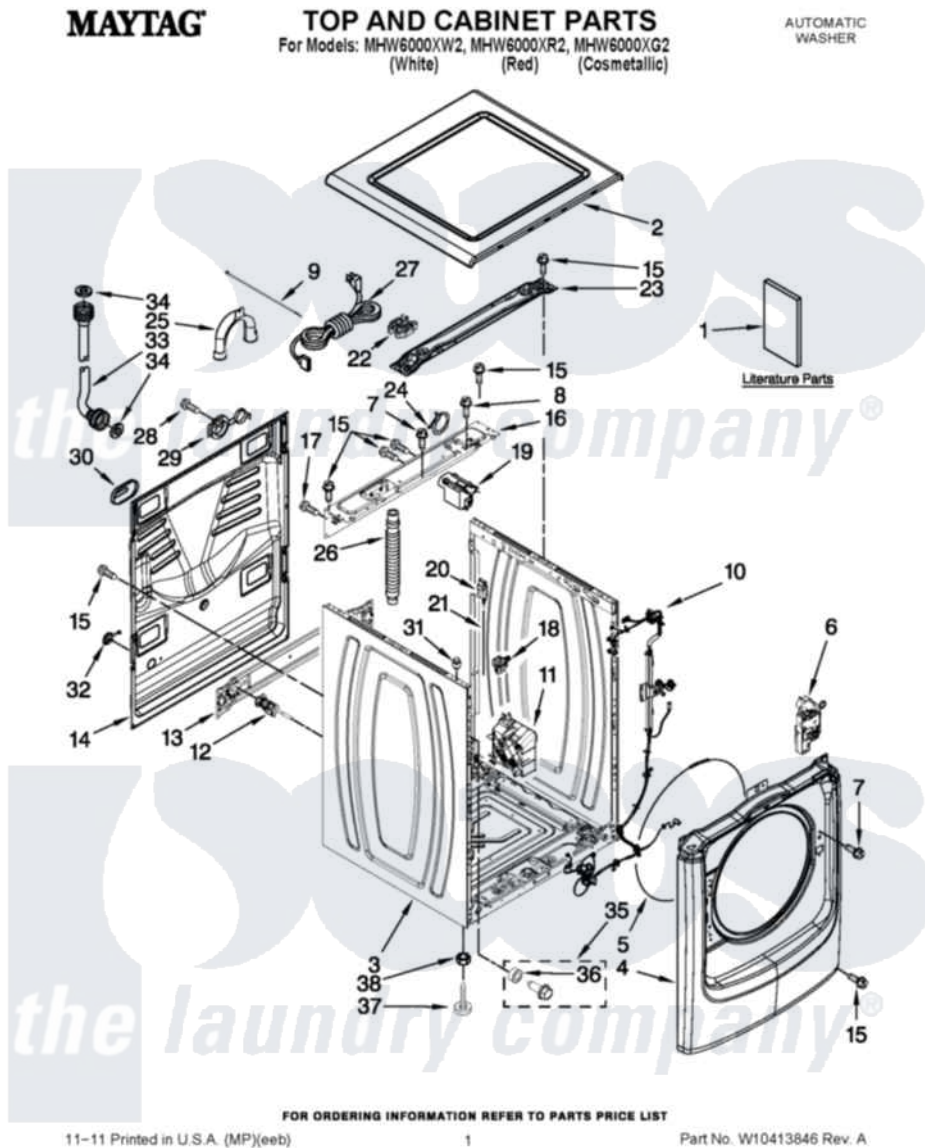

# Maytag MHW6000XW2 01 - TOP AND CABINET PARTS

Maytag Residential Maytag MHW6000XW2 Washer Parts Parts Diagram 01 - TOP AND CABINET PARTS  
 Click on the part number to view part

Item	Original Part Number	Replaced By	Status	Part Description
1	W10254447		Not Available	INSTALLATION INSTRUCTIONS (ENGLISH/FRENCH)
"	W10254448		Not Available	INSTALLATION INSTRUCTIONS (SPANISH)
"	W10254495		Not Available	USE & CARE GUIDE (ENGLISH/FRENCH)
"	W10254496		Not Available	USE & CARE GUIDE (SPANISH)
"	W10254474		Not Available	TECH SHEET
"	W10254515		Not Available	ENERGY GUIDE
2	<a href="#">W10208373</a>			Top
"	<a href="#">W10337799</a>			Top
"	<a href="#">W10304145</a>			Top
3	W10237487	<a href="#">W10441110</a>		Cabinet
"	<a href="#">W10337793</a>			Cabinet
"	<a href="#">W10301048</a>			Cabinet
4	<a href="#">W10208182</a>			Panel, Front