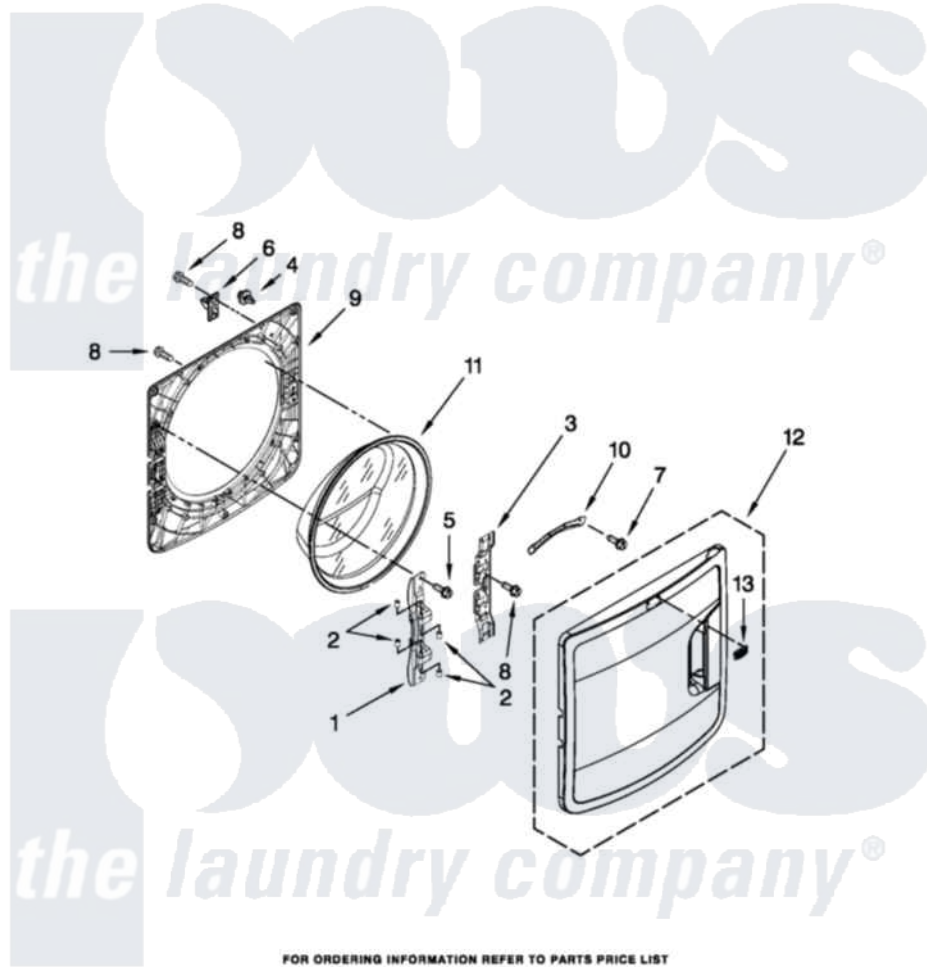

Maytag MHW6000XW2 02 - DOOR PARTS

DOOR PARTS

For Models: MHW6000XW2, MHW6000XR2, MHW6000XG2
(White) (Red) (Cosmetallic)

W10413846

3

FOR ORDERING INFORMATION REFER TO PARTS PRICE LIST

[Maytag Residential Maytag MHW6000XW2 Washer Parts](#) Parts Diagram 02 - DOOR PARTS

[Click on the part number to view part](#)

Item	Original Part Number	Replaced By	Status	Part Description
1	W10208415			Hinge Base
2	W10208398			Cap, Hinge
3	W10312805			Plate, Hinge Retainer
4	8572266			Bumper, Door
5	W10288126			Screw, 10-32 X 1/2
6	W10217552			Hook, Door
7	8540513	8182214		Screw
8	8534022			Screw, 8-18 X 1/16
9	W10272396			Frame, Door Back Support
10	W10003440	W10295703		Clamp, Glass
11	W10208263			Glass, Door
12	W10272401			Door, Outer Assembly
13	W10316087			Badge Assembly