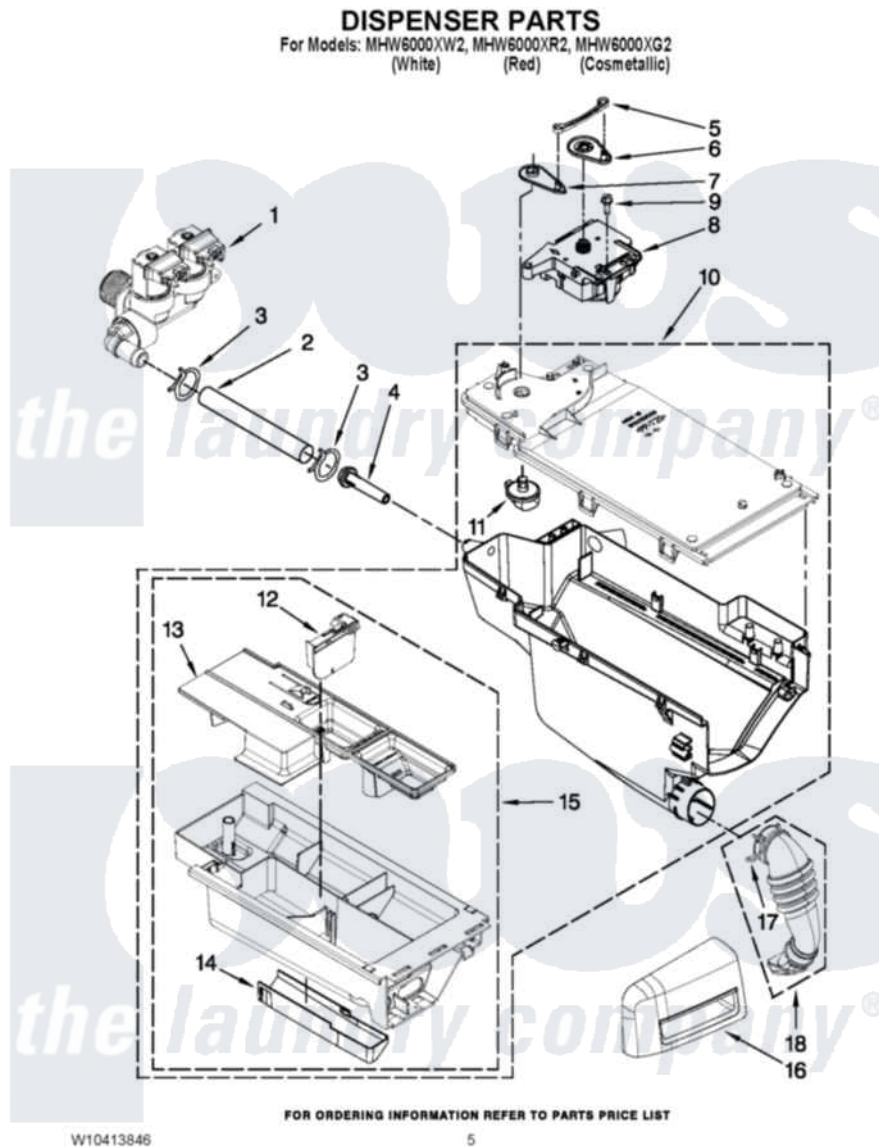

# Maytag MHW6000XW2 04 - DISPENSER PARTS

Maytag Residential Maytag MHW6000XW2 Washer Parts Parts Diagram 04 - DISPENSER PARTS  
Click on the part number to view part

Item	Original Part Number	Replaced By	Status	Part Description
1	<a href="#">W10289387</a>			Valve, Water Inlet
2	<a href="#">W10239952</a>			Hose, Inlet Valve To Dispenser
3	370450	<a href="#">596669</a>		Clamp, Manifold
4	<a href="#">8183181</a>			Nozzle, Inlet
5	<a href="#">8183183</a>			Lever, Water Distribution
6	W10003190	<a href="#">8183184</a>		Cam, Actuator
7	<a href="#">W10183517</a>			Lever, Water Distribution
8	W10163975	<a href="#">W10352973</a>		Actuator
9	8540282	<a href="#">8181661</a>		Screw, Actuator
10	<a href="#">W10351811</a>			Housing, Dispenser Assembly
11	W10003110	<a href="#">8181712</a>		Nozzle, Distribution
12	W10015200	<a href="#">W10121596</a>		Separator, With Selection Slider
13	<a href="#">W10289432</a>			Siphon, Bleach/Softener
14	W10003140	<a href="#">8183179</a>		Cover, Detergent Drawer
15	<a href="#">W10256686</a>			Drawer, Detergent

16	<a href="#">W10281852</a>	Handle, Dispenser Drawer
"	<a href="#">W10316371</a>	Handle, Dispenser Drawer
"	<a href="#">W10315748</a>	Handle, Dispenser Drawer
17	<a href="#">W10239910</a>	Clamp, Hose
18	<a href="#">W10239966</a>	Hose, Dispenser To Bellow