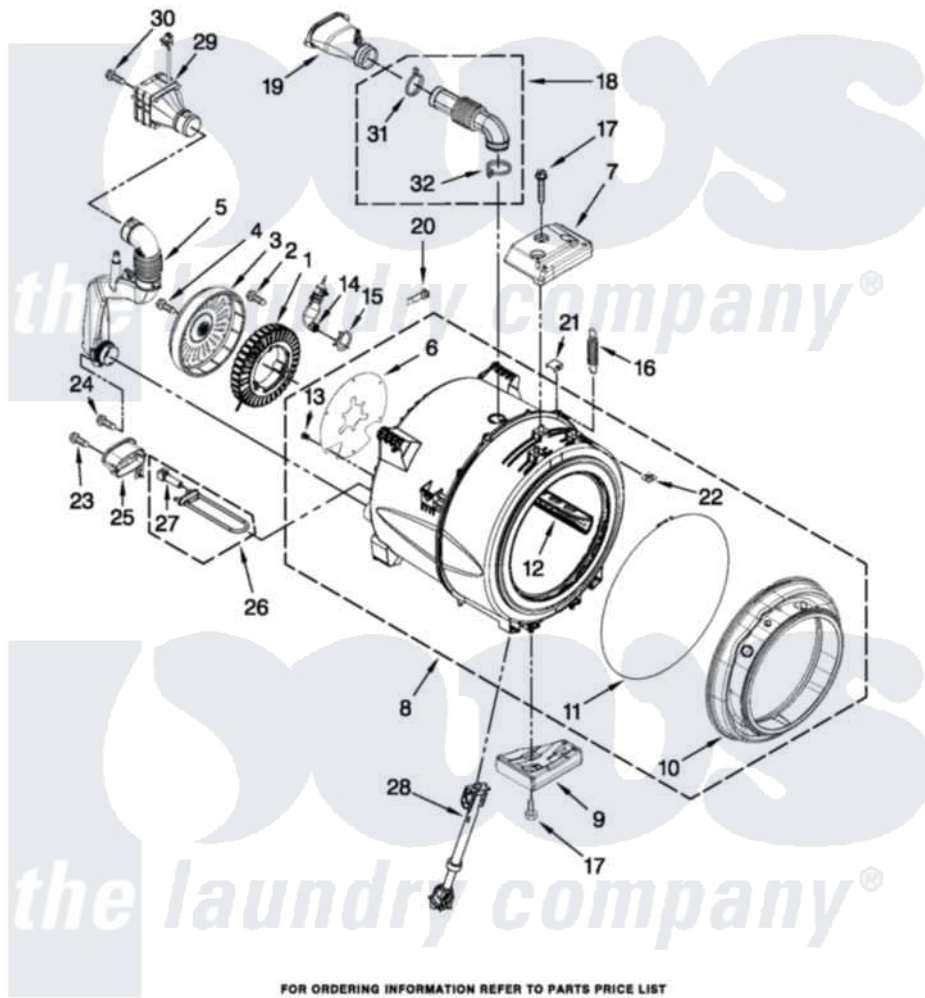

# Maytag MHW6000XW2 05 - TUB AND BASKET PARTS

## TUB AND BASKET PARTS

For Models: MHW6000XW2, MHW6000XR2, MHW6000XG2  
(White) (Red) (Cosmetallic)

W10413846

7

FOR ORDERING INFORMATION REFER TO PARTS PRICE LIST

Maytag Residential Maytag MHW6000XW2 Washer Parts Parts Diagram 05 - TUB AND BASKET PARTS  
Click on the part number to view part

Item	Original Part Number	Replaced By	Status	Part Description
1	W10213978	<a href="#">W10365754</a>		Stator
2	<a href="#">W10253476</a>			Screw, Stator Mounting
3	W10213980	<a href="#">W10365755</a>		Rotor
4	<a href="#">W10253477</a>			Screw, Rotor Mounting
5	<a href="#">W10261582</a>			Pipe, Ventilation Assembly
6	<a href="#">W10267637</a>			Shield, Motor
7	<a href="#">W10253014</a>			Counterweight, Top
8	W10355005	<a href="#">W10409997</a>		Tub-Outer
9	<a href="#">W10237535</a>			Counterweight, Bottom
10	<a href="#">W10340443</a>			Bellow
11	<a href="#">W10237502</a>			Retainer, Bellow To Tub
12	<a href="#">W10292810</a>			Baffle, Tub
13	<a href="#">W10273613</a>			Retainer, Push In
14	<a href="#">W10260500</a>			Airtrap Assembly
15	<a href="#">371499</a>			Clamp, Hose
16	W10312146	<a href="#">W10365760</a>		Spring

17	<a href="#">W10261496</a>		Screw, Counterweight
18	<a href="#">W10352811</a>		Vent-Hose Coupling Assembly
19	<a href="#">W10352818</a>		Vent Tube And Cover
20	<a href="#">W10316388</a>		Clip, Harness Diverter
21	<a href="#">8540092</a>		Clamp, Tub
22	8540072	<a href="#">8182512</a>	Nut, Push-In
23	<a href="#">9740848</a>		Screw, Mixing Valve Mounting
24	<a href="#">W10306501</a>		Screw, M4.1-1.8 X 16.5C
25	<a href="#">W10318155</a>		Shield, Heater
26	W10253993	<a href="#">8182666</a>	Element, Heating
27	<a href="#">8181705</a>		Ntc
28	<a href="#">W10312625</a>		Shock Absorber
29	<a href="#">W10261587</a>		Fan, Ventilation Assembly
30	<a href="#">W10305097</a>		Screw, M4.1-1.8 X 57
31	<a href="#">W10273034</a>		Clamp, Vent Hose
32	<a href="#">W10353599</a>		Clamp, Hose