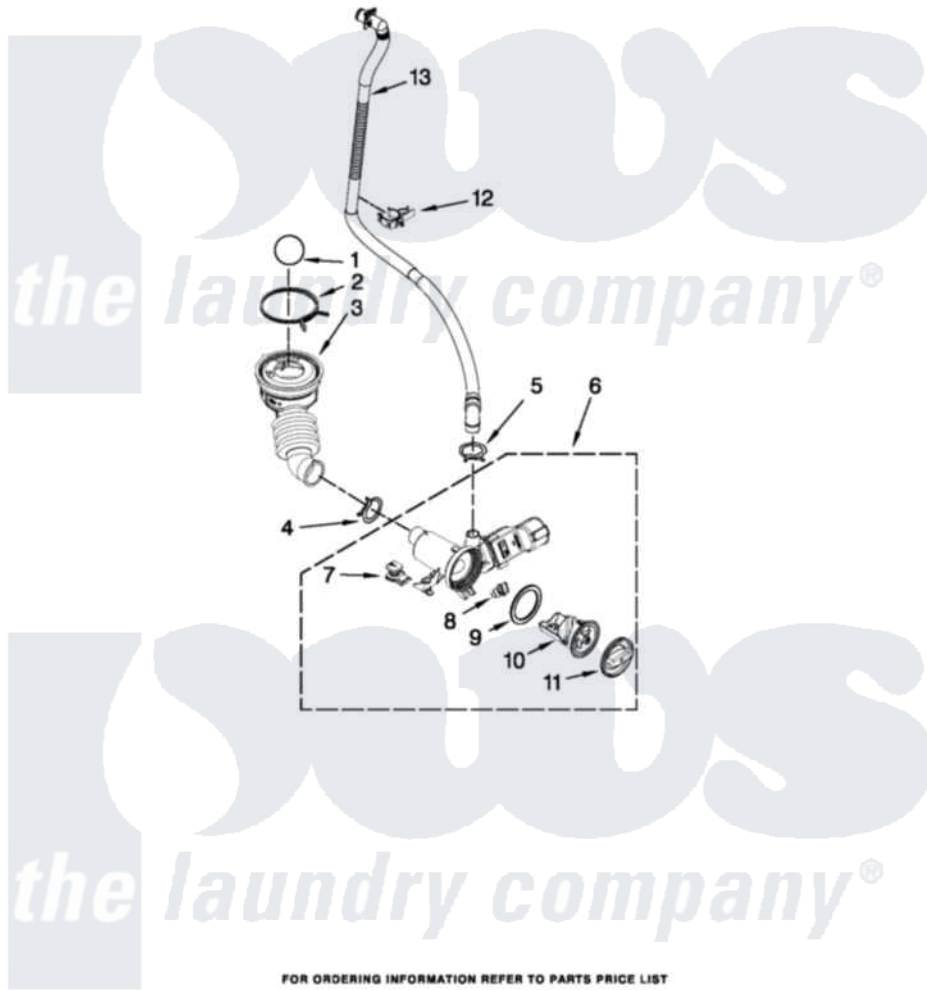

# Maytag MHW6000XW2 06 - PUMP PARTS

## PUMP PARTS

For Models: MHW6000XW2, MHW6000XR2, MHW6000XG2  
(White) (Red) (Cosmetallic)

W10413846

9

FOR ORDERING INFORMATION REFER TO PARTS PRICE LIST

Maytag Residential Maytag MHW6000XW2 Washer Parts Parts Diagram 06 - PUMP PARTS

[Click on the part number to view part](#)

Item	Original Part Number	Replaced By	Status	Part Description
1	W10003330	<a href="#">W10121657</a>		Ball
2	8181734	<a href="#">696392</a>		Hose Clamp
3	<a href="#">W10241029</a>			Hose, Tub To Pump
4	<a href="#">W10273036</a>			Clamp, Hose
5	<a href="#">356138</a>			Clamp, Hose
6	<a href="#">W10321032</a>			Pump
7	<a href="#">W10338326</a>			Grommet, Damper
8	<a href="#">8182816</a>			Grommet, Damper
9	<a href="#">8181736</a>			Seal, Filter Cap
10	<a href="#">W10241027</a>			Filter, Pump
11	<a href="#">W10338322</a>			Cap, Filter
12	<a href="#">W10241034</a>			Retainer, Drain Hose
13	<a href="#">W10267642</a>			Drain Hose