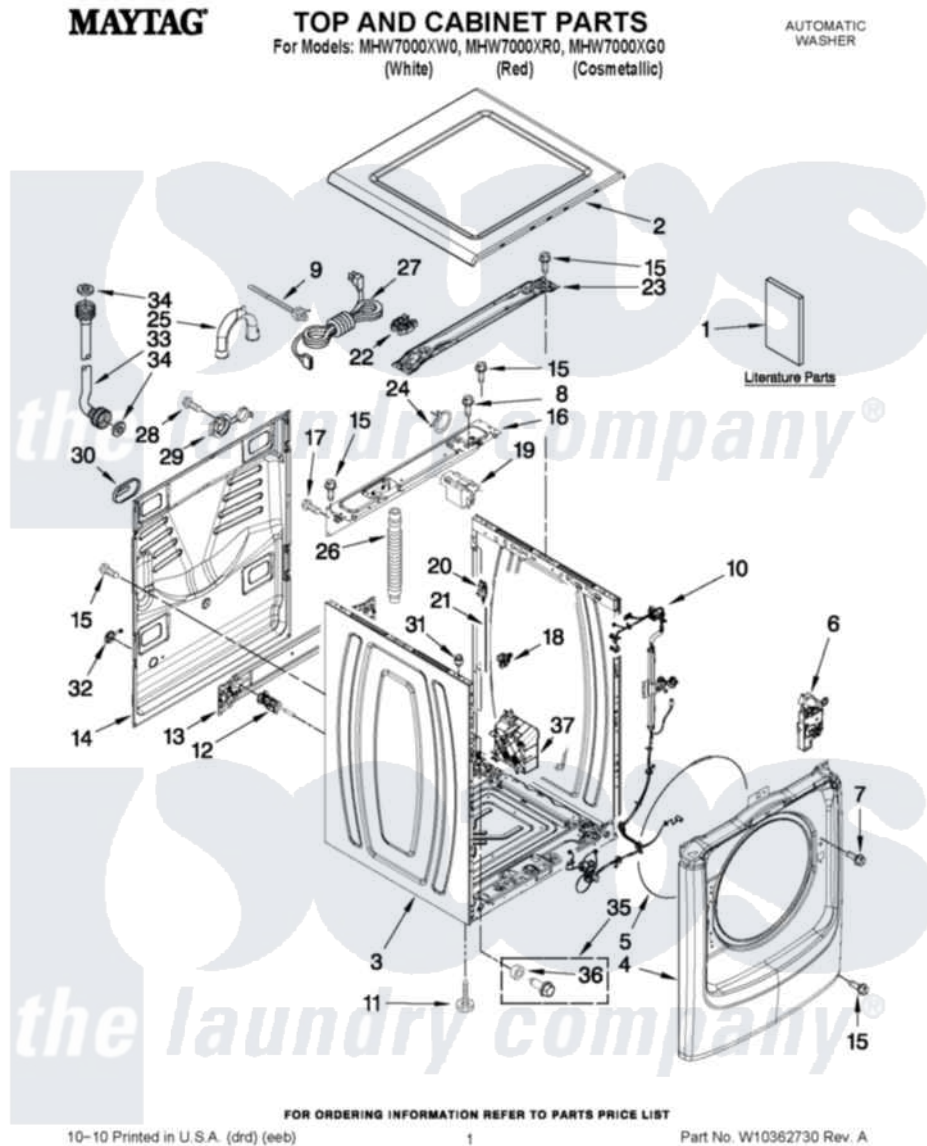

Maytag MHW7000XG0 01 - TOP AND CABINET PARTS

Maytag Residential Maytag MHW7000XG0 Washer Parts Parts Diagram 01 - TOP AND CABINET PARTS
 Click on the part number to view part

Item	Original Part Number	Replaced By	Status	Part Description
1	W10254447		Not Available	INSTALLATION INSTRUCTIONS (ENGLISH/FRENCH)
"	W10254445		Not Available	USE & CARE GUIDE
"	W10254474		Not Available	TECH SHEET
"	W10254438		Not Available	ENERGY GUIDE
2	W10208373			Top
"	W10337799			Top
"	W10304145			Top
3	W10237487	W10441110		Cabinet
"	W10337793			Cabinet
"	W10301048			Cabinet
4	W10208182			Panel, Front
"	W10337797			Panel, Front
"	W10301079			Panel, Front
5	W10237503			Retainer, Bellow To Front Panel

6	W10306374		Lock, Door
7	8540282	8181661	Screw, Actuator
8	8540329		Screw, 8-18 X 7/16
9	W10339879		Tie, Cable
10	W10271986		Harness, Wiring
11	8563585		Leveling Foot And Nut
12	W10271590	W10498442	Bolt
13	W10237498		Brace, Transport
14	W10237492		Panel, Rear
15	W10142290		Screw, 8-18 X 5/16
16	W10237495		Brace, Rear
17	W10305097		Screw, M4.1-1.8 X 57
18	W10181028		Clip, Pressure Switch Hose
19	W10326464		Filter, Interference
20	W10312527		Switch, Analog Pressure Sensor
21	W10251962		Hose, Pressure Switch
22	W10245452		Retainer, Spring
23	W10237490		Brace, Top
24	356138		Clamp, Hose
25	W10280024		U-Bend, Drain Hose
26	W10267638		Hose, Drain
27	W10326100	W10434975	Cord, Power
28	3351614		Screw, Gearcase Cover Mounting
29	W10275820		Cover, Power Cord- Transport
30	8182700	8540268	Cover, Transport
31	W10208380		Screw, Bush Assembly
32	W10304004		Cover, Power Cord
33	W10194208	89503	Hose-Inlet
"	8571378	89503	Hose-Inlet
34	W10242307	16123	Washer Inlet-Hose Miscellaneous Parts Must be Ordered Separately.
35	W10298211		Stud Assembly, Front Panel
36	W10323182		Spacer, Front Panel
37	W10245123	W10374126	Motor Control Unit