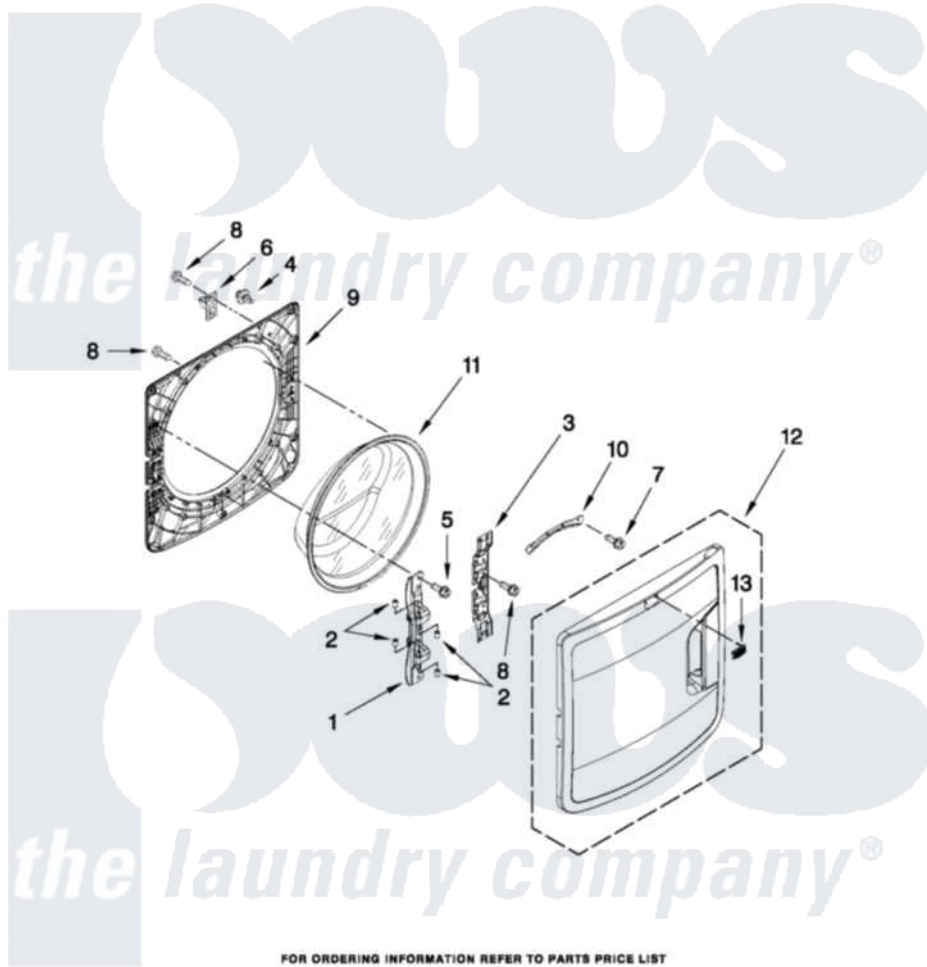

Maytag MHW7000XG0 02 - DOOR PARTS

DOOR PARTS

For Models: MHW7000XW0, MHW7000XR0, MHW7000XG0
(White) (Red) (Cosmetallic)

W10362730

3

FOR ORDERING INFORMATION REFER TO PARTS PRICE LIST

Maytag [Residential Maytag MHW7000XG0 Washer Parts](#) Parts Diagram 02 - DOOR PARTS

[Click on the part number to view part](#)

Item	Original Part Number	Replaced By	Status	Part Description
1	W10208415			Hinge Base
2	W10208398			Cap, Hinge
3	W10312805			Plate, Hinge Retainer
4	8572266			Bumper, Door
5	W10288126			Screw, 10-32 X 1/2
6	W10003390	W10217552		Hook, Door
7	8540513	8182214		Screw
8	8534022			Screw, 8-18 X 1/16
9	W10272396			Frame, Door Back Support
10	W10003440	W10295703		Clamp, Glass
11	W10208263			Glass, Door
12	W10272401			Door, Outer Assembly
13	W10316087			Badge Assembly