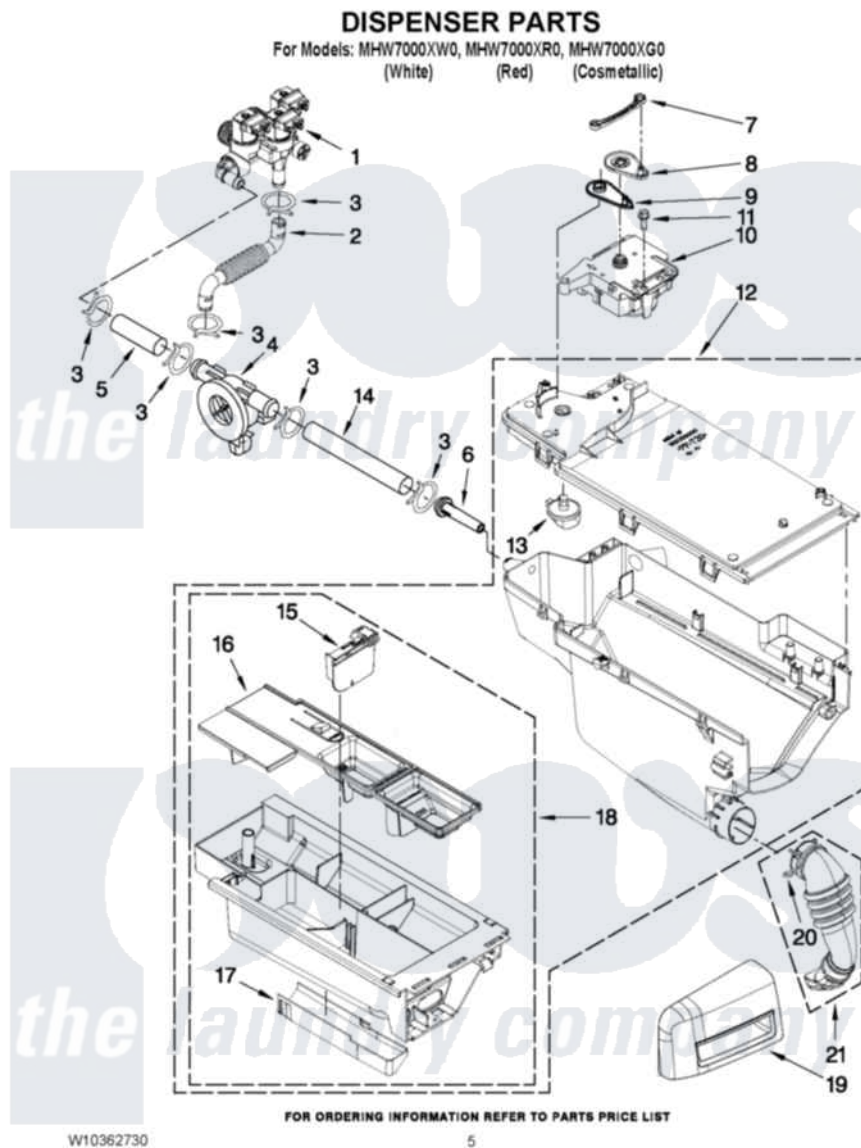

Maytag MHW7000XG0 04 - DISPENSER PARTS

Maytag [Residential Maytag MHW7000XG0 Washer Parts](#) Parts Diagram 04 - DISPENSER PARTS
Click on the part number to view part

Item	Original Part Number	Replaced By	Status	Part Description
1	W10247306			Valve, Inlet
2	W10239949			Hose, Inlet Valve To Active Vent
3	370450	596669		Clamp, Manifold
4	8181696	W10110225		Flowmeter
5	W10239935			Hose, Inlet Valve To Flowmeter
6	8183181			Nozzle, Inlet
7	8183183			Lever, Water Distribution
8	W10003190	8183184		Cam, Actuator
9	W10183517			Lever, Water Distribution
10	W10163975	W10352973		Actuator
11	8540282	8181661		Screw, Actuator
12	W10259004			Housing, Dispenser Assembly
13	W10003110	8181712		Nozzle, Distribution
14	W10239936			Hose, Flowmeter To Dispenser
15	W10015200	W10121506		Separator, With Selection

15	W10013200	W10121390	Slider
16	W10256661		Siphon, Bleach/Softener
17	W10003140	8183179	Cover, Detergent Drawer
18	W10256683		Drawer, Detergent
19	W10281852		Handle, Dispenser Drawer
"	W10316371		Handle, Dispenser Drawer
"	W10315748		Handle, Dispenser Drawer
20	W10239910		Clamp, Hose
21	W10239966		Hose, Dispenser To Bellow