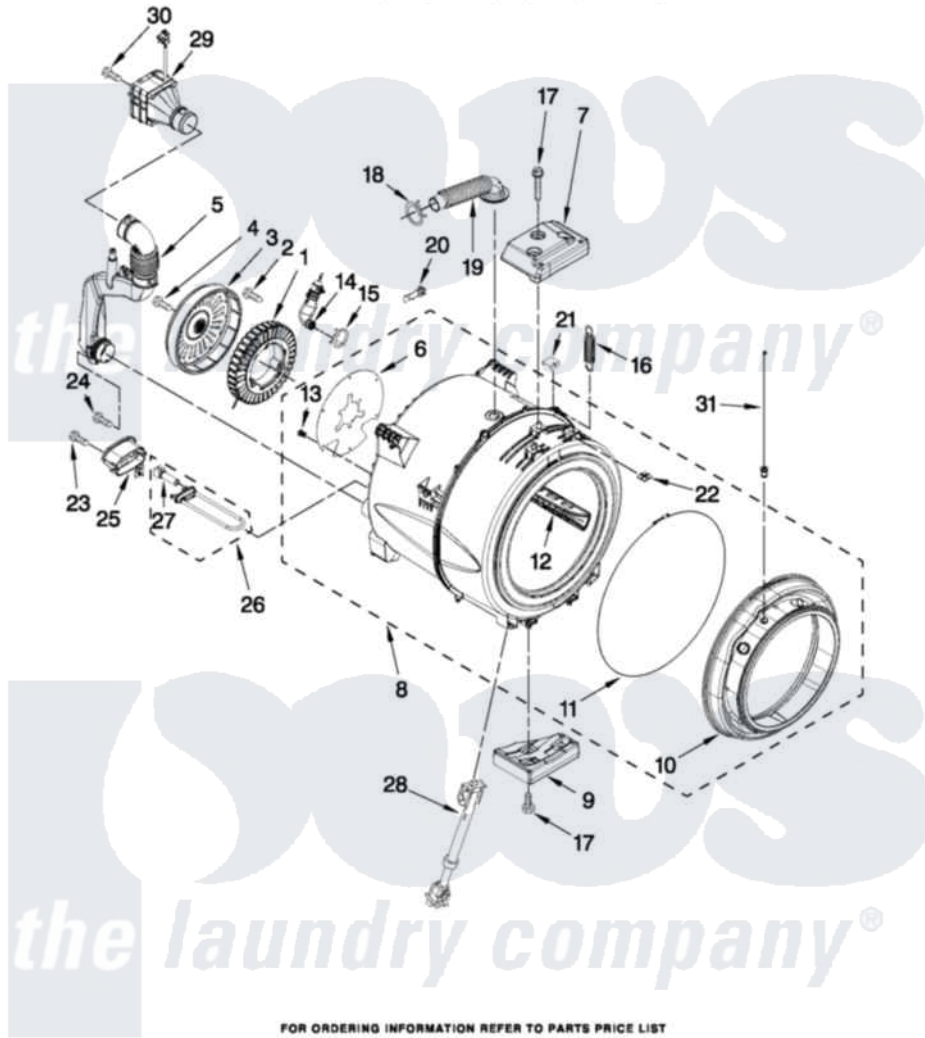

Maytag MHW7000XG0 05 - TUB AND BASKET PARTS

TUB AND BASKET PARTS

For Models: MHW7000XW0, MHW7000XR0, MHW7000XG0
(White) (Red) (Cosmetallic)

W10362730

7

FOR ORDERING INFORMATION REFER TO PARTS PRICE LIST

Maytag Residential Maytag MHW7000XG0 Washer Parts Parts Diagram 05 - TUB AND BASKET PARTS
Click on the part number to view part

Item	Original Part Number	Replaced By	Status	Part Description
1	W10213978	W10365754		Stator
2	W10253476			Screw, Stator Mounting
3	W10213980	W10365755		Rotor
4	W10253477			Screw, Rotor Mounting
5	W10261582			Pipe, Ventilation Assembly
6	W10267637			Shield, Motor
7	W10253014			Counterweight, Top
8	W10270244	W10434231		Tub-Outer
9	W10237535			Counterweight, Bottom
10	W10237493			Bellow
11	W10237502			Retainer, Bellow To Tub
12	W10292810			Baffle, Tub
13	W10273613			Retainer, Push In
14	W10260500			Airtrap Assembly
15	371499			Clamp, Hose
16	W10312146	W10365760		Spring

17	W10261496		Screw, Counterweight
18	W10273033		Clamp, Hose
19	8540015		Hose, Exhaust
20	W10316388		Clip, Harness Diverter
21	8540092		Clamp, Tub
22	8540072	8182512	Nut, Push-In
23	9740848		Screw, Mixing Valve Mounting
24	W10306501		Screw, M4.1-1.8 X 16.5C
25	W10318155		Shield, Heater
26	W10253993	8182666	Element, Heating
27	8181705		Ntc
28	W10312625		Shock Absorber
29	W10261587		Fan, Ventilation Assembly
30	W10305097		Screw, M4.1-1.8 X 57
31	W10272847		Light, Led Assembly