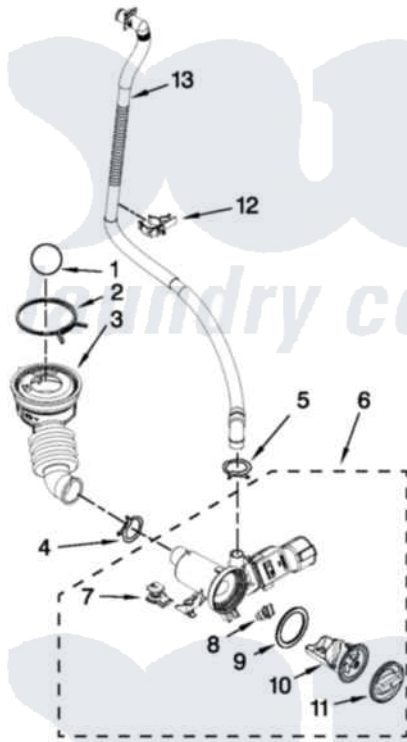

Maytag MHW7000XG1 06 - PUMP PARTS

PUMP PARTS

For Models: MHW7000XW1, MHW7000XR1, MHW7000XG1
(White) (Red) (Cosmetallic)

W10371805

FOR ORDERING INFORMATION REFER TO PARTS PRICE LIST

9

Maytag [Residential Maytag MHW7000XG1 Washer Parts](#) Parts Diagram 06 - PUMP PARTS
Click on the part number to view part

Item	Original Part Number	Replaced By	Status	Part Description
1	W10003330	W10121657		Ball
2	8181734	696392		Hose Clamp
3	W10241029			Hose, Tub To Pump
4	W10273036			Clamp, Hose
5	356138			Clamp, Hose
6	W10321032			Pump
7	W10338326			Grommet, Damper
8	8182816			Grommet, Damper
9	8181736			Seal, Filter Cap
10	W10241027			Filter, Pump
11	W10338322			Cap, Filter
12	W10241034			Retainer, Drain Hose
13	W10267642			Drain Hose