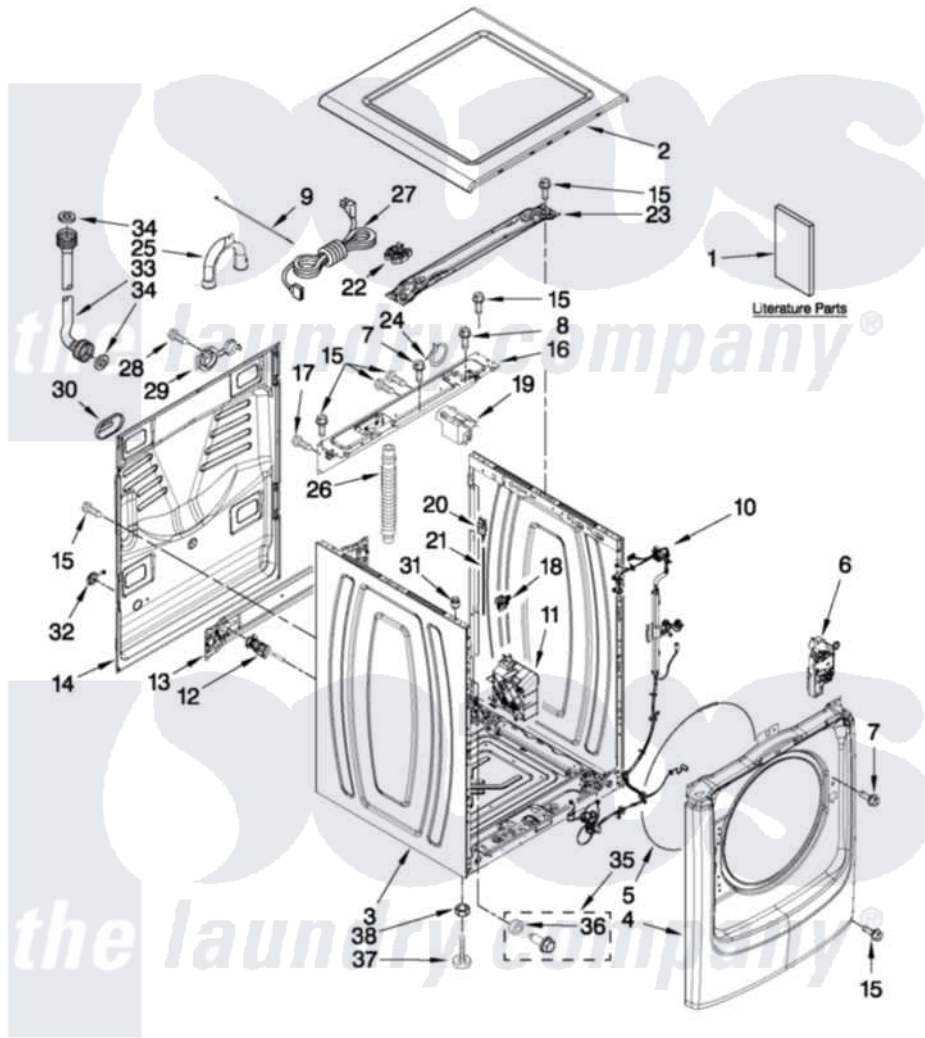

Maytag MHW7000XG2 01 - TOP AND CABINET PARTS

MAYTAG

TOP AND CABINET PARTS
 For Models: MHW7000XW2, MHW7000XR2, MHW7000XG2
 (White) (Red) (Cosmetallic)

AUTOMATIC
 WASHER

FOR ORDERING INFORMATION REFER TO PARTS PRICE LIST

4-11 Printed in U.S.A. (MP)(day)

1

Part No. W10413847 Rev. A

Maytag Residential Maytag MHW7000XG2 Washer Parts Parts Diagram 01 - TOP AND CABINET PARTS
 Click on the part number to view part

Item	Original Part Number	Replaced By	Status	Part Description
1	W10254447		Not Available	INSTALLATION INSTRUCTIONS (ENGLISH/FRENCH)
"	W10254448		Not Available	INSTALLATION INSTRUCTIONS (SPANISH)
"	W10254495		Not Available	USE & CARE GUIDE (ENGLISH/FRENCH)
"	W10254496		Not Available	USE & CARE GUIDE (SPANISH)
"	W10254474		Not Available	TECH SHEET
"	W10254490		Not Available	ENERGY GUIDE
2	W10208373			Top
"	W10337799			Top
"	W10304145			Top
3	W10237487	W10441110		Cabinet
"	W10337793			Cabinet
"	W10301048			Cabinet
4	W10208182			Panel, Front