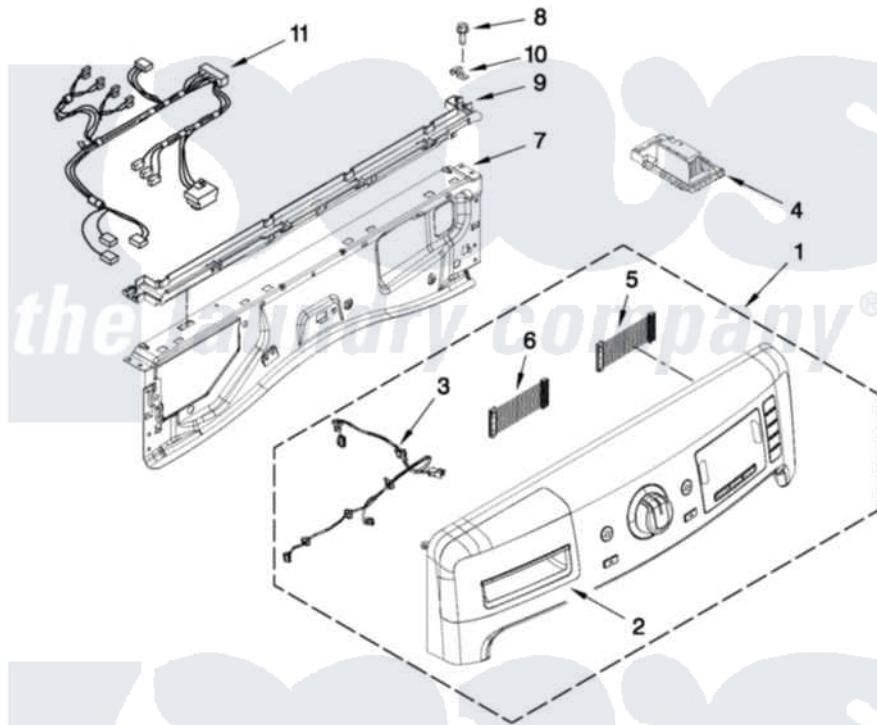

Maytag MHW7000XG2 03 - CONTROL PANEL PARTS

CONTROL PANEL PARTS

For Models: MHW7000XW2, MHW7000XR2, MHW7000XG2
(White) (Red) (Cosmetallic)

FOR ORDERING INFORMATION REFER TO PARTS PRICE LIST

4

W10413847

Maytag [Residential Maytag MHW7000XG2 Washer Parts](#) Parts Diagram 03 - CONTROL PANEL PARTS
Click on the part number to view part

Item	Original Part Number	Replaced By	Status	Part Description
1	W10369605			Console Asssembly
"	W10369609			Console Asssembly
"	W10369606			Console Asssembly
2	W10281852			Handle, Dispenser Drawer
"	W10316371			Handle, Dispenser Drawer
"	W10315748			Handle, Dispenser Drawer
3	W10271988			Harness, Main UI
4	W10406636			Control Unit, Central
5	W10309986			Cable, Jumper
6	W10309987			Cable, Jumper
7	W10208197			Bracket, Console
8	W10142290			Screw, 8-18 X 5/16
9	W10317570			Water Channel
10	W10317566			Spring, Clip Water Channel
11	W10271980			Harness, Wiring