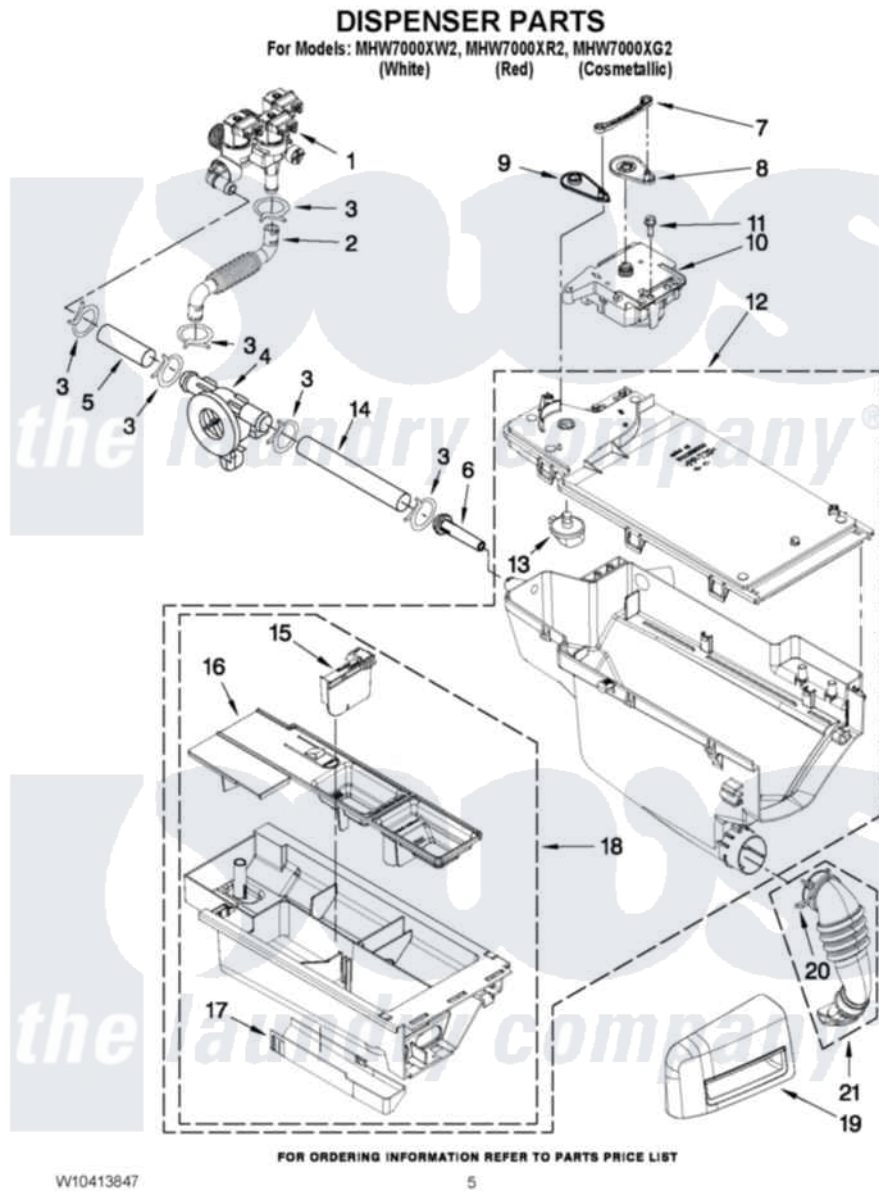

Maytag MHW7000XG2 04 - DISPENSER PARTS

Maytag [Residential Maytag MHW7000XG2 Washer Parts](#) Parts Diagram 04 - DISPENSER PARTS
Click on the part number to view part

Item	Original Part Number	Replaced By	Status	Part Description
1	W10247306			Valve, Inlet
2	W10239949			Hose, Inlet Valve To Active Vent
3	370450	596669		Clamp, Manifold
4	8181696	W10110225		Flowmeter
5	W10239935			Hose, Inlet Valve To Flowmeter
6	8183181			Nozzle, Inlet
7	8183183			Lever, Water Distribution
8	W10003190	8183184		Cam, Actuator
9	W10183517			Lever, Water Distribution
10	W10163975	W10352973		Actuator
11	8540282	8181661		Screw, Actuator
12	W10351808			Housing, Dispenser Assembly
13	W10003110	8181712		Nozzle, Distribution
14	W10239936			Hose, Flowmeter To Dispenser
15	W10015200	W10121506		Separator, With Selection

15	W10013200	W10121390	Slider
16	W10256661		Siphon, Bleach/Softener
17	W10003140	8183179	Cover, Detergent Drawer
18	W10256683		Drawer, Detergent
19	W10281852		Handle, Dispenser Drawer
"	W10316371		Handle, Dispenser Drawer
"	W10315748		Handle, Dispenser Drawer
20	W10239910		Clamp, Hose
21	W10239966		Hose, Dispenser To Bellow