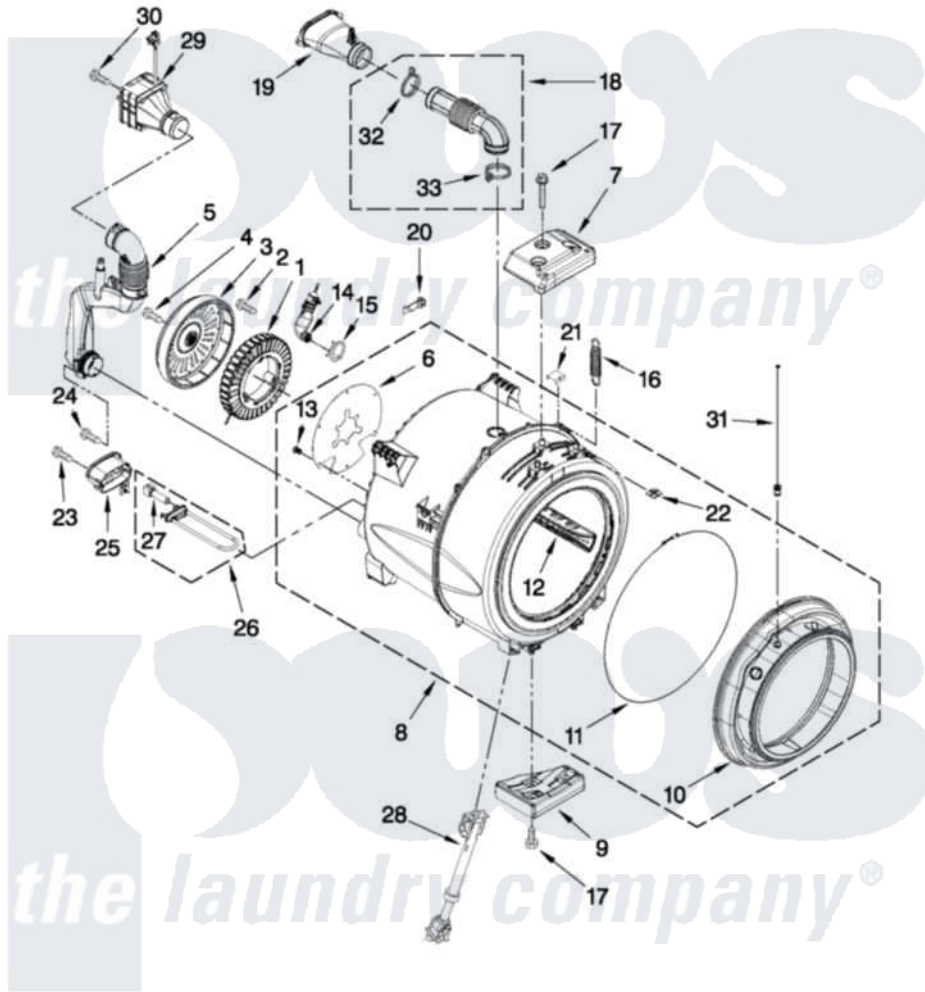

Maytag MHW7000XG2 05 - TUB AND BASKET PARTS

TUB AND BASKET PARTS

For Models: MHW7000XW2, MHW7000XR2, MHW7000XG2
(White) (Red) (Cosmetallic)

FOR ORDERING INFORMATION REFER TO PARTS PRICE LIST

W10413847

7

[Maytag Residential Maytag MHW7000XG2 Washer Parts](#) Parts Diagram 05 - TUB AND BASKET PARTS
Click on the part number to view part

Item	Original Part Number	Replaced By	Status	Part Description
1	W10213978	W10365754		Stator
2	W10253476			Screw, Stator Mounting
3	W10213980	W10365755		Rotor
4	W10253477			Screw, Rotor Mounting
5	W10261582			Pipe, Ventilation Assembly
6	W10267637			Shield, Motor
7	W10253014			Counterweight, Top
8	W10355147	W10409998		Tub-Outer
9	W10237535			Counterweight, Bottom
10	W10237499			Bellow
11	W10237502			Retainer, Bellow To Tub
12	W10292810			Baffle, Tub
13	W10273613			Retainer, Push In
14	W10260500			Airtrap Assembly
15	371499			Clamp, Hose
16	W10312146	W10365760		Spring

17	W10261496		Screw, Counterweight
18	W10352811		Vent-Hose Coupling Assembly
19	W10352818		Vent Tube And Cover
20	W10316388		Clip, Harness Diverter
21	8540092		Clamp, Tub
22	8540072	8182512	Nut, Push-In
23	9740848		Screw, Mixing Valve Mounting
24	W10306501		Screw, M4.1-1.8 X 16.5C
25	W10318155		Shield, Heater
26	W10253993	8182666	Element, Heating
27	8181705		Ntc
28	W10312625		Shock Absorber
29	W10261587		Fan, Ventilation Assembly
30	W10305097		Screw, M4.1-1.8 X 57
31	W10272847		Light, Led Assembly
32	W10273034		Clamp, Vent Hose
33	W10353599		Clamp, Hose