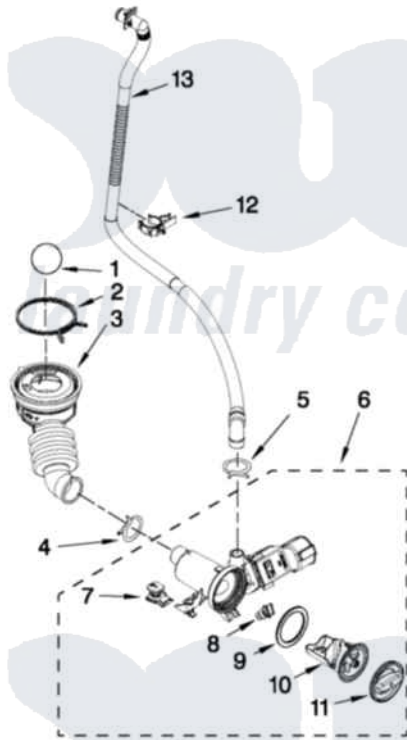

Maytag MHW7000XG2 06 - PUMP PARTS

PUMP PARTS

For Models: MHW7000XW2, MHW7000XR2, MHW7000XG2
(White) (Red) (Cosmetallic)

W10413847

FOR ORDERING INFORMATION REFER TO PARTS PRICE LIST

9

Maytag [Residential Maytag MHW7000XG2 Washer Parts](#) Parts Diagram 06 - PUMP PARTS
Click on the part number to view part

Item	Original Part Number	Replaced By	Status	Part Description
1	W10003330	W10121657		Ball
2	8181734	696392		Hose Clamp
3	W10241029			Hose, Tub To Pump
4	W10273036			Clamp, Hose
5	356138			Clamp, Hose
6	W10321032			Pump
7	W10338326			Grommet, Damper
8	8182816			Grommet, Damper
9	8181736			Seal, Filter Cap
10	W10241027			Filter, Pump
11	W10338322			Cap, Filter
12	W10241034			Retainer, Drain Hose
13	W10267642			Drain Hose