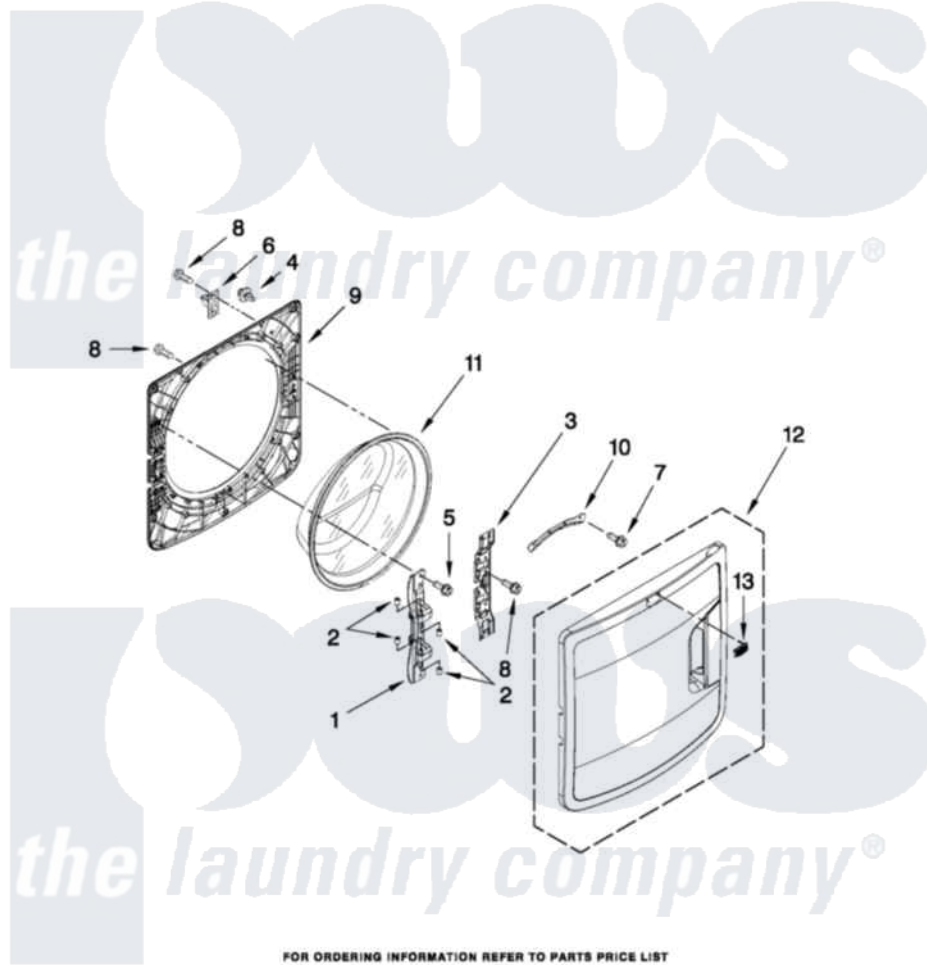

Maytag MHW7000XR0 02 - DOOR PARTS

DOOR PARTS

For Models: MHW7000XW0, MHW7000XR0, MHW7000XG0
(White) (Red) (Cosmetallic)

W10362730

3

FOR ORDERING INFORMATION REFER TO PARTS PRICE LIST

Maytag [Residential Maytag MHW7000XR0 Washer Parts](#) Parts Diagram 02 - DOOR PARTS
Click on the part number to view part

| Item | Original Part Number | Replaced By | Status | Part Description |
|------|---------------------------|---------------------------|--------|--------------------------|
| 1 | W10208415 | | | Hinge Base |
| 2 | W10208398 | | | Cap, Hinge |
| 3 | W10312805 | | | Plate, Hinge Retainer |
| 4 | 8572266 | | | Bumper, Door |
| 5 | W10288126 | | | Screw, 10-32 X 1/2 |
| 6 | W10003390 | W10217552 | | Hook, Door |
| 7 | 8540513 | 8182214 | | Screw |
| 8 | 8534022 | | | Screw, 8-18 X 1/16 |
| 9 | W10272396 | | | Frame, Door Back Support |
| 10 | W10003440 | W10295703 | | Clamp, Glass |
| 11 | W10208263 | | | Glass, Door |
| 12 | W10272401 | | | Door, Outer Assembly |
| 13 | W10316087 | | | Badge Assembly |