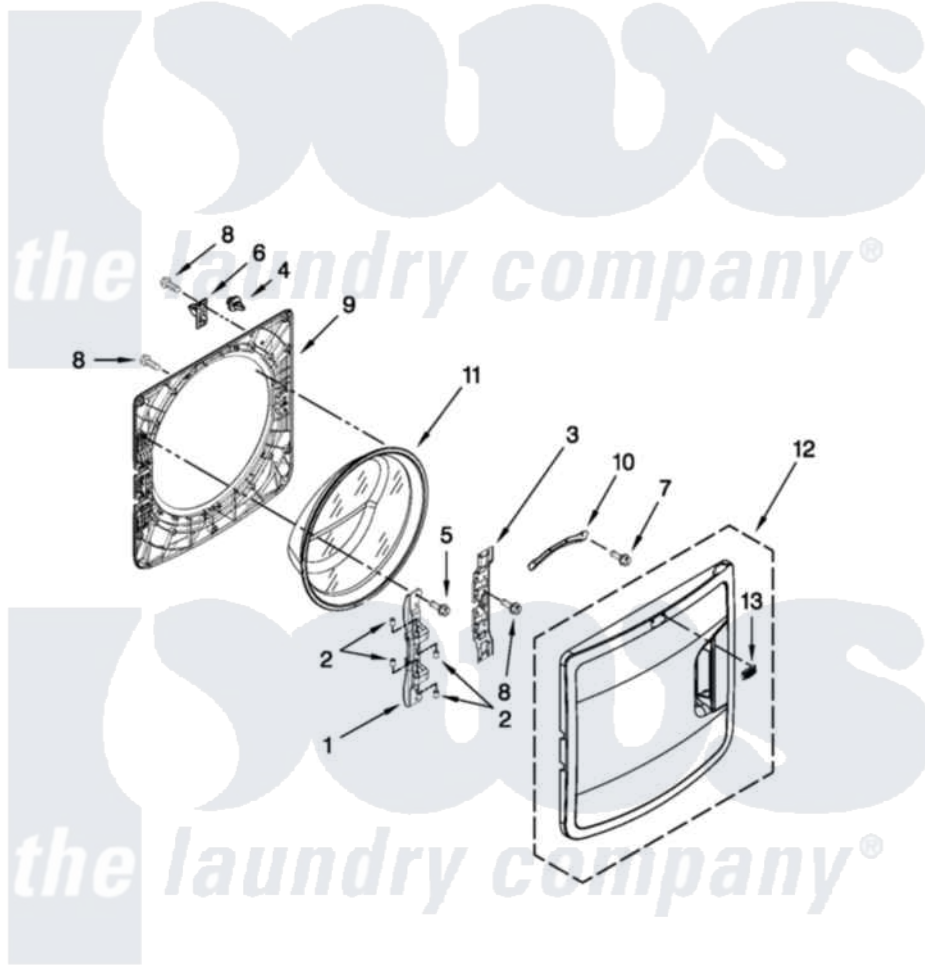

# Maytag MHW7000XR1 02 - DOOR PARTS

## DOOR PARTS

For Models: MHW7000XW1, MHW7000XR1, MHW7000XG1  
(White) (Red) (Cosmetallic)

FOR ORDERING INFORMATION REFER TO PARTS PRICE LIST

W10371805

3

Maytag [Residential Maytag MHW7000XR1 Washer Parts](#) Parts Diagram 02 - DOOR PARTS  
Click on the part number to view part

Item	Original Part Number	Replaced By	Status	Part Description
1	<a href="#">W10208415</a>			Hinge Base
2	<a href="#">W10208398</a>			Cap, Hinge
3	<a href="#">W10312805</a>			Plate, Hinge Retainer
4	<a href="#">8572266</a>			Bumper, Door
5	<a href="#">W10288126</a>			Screw, 10-32 X 1/2
6	W10003390	<a href="#">W10217552</a>		Hook, Door
7	8540513	<a href="#">8182214</a>		Screw
8	<a href="#">8534022</a>			Screw, 8-18 X 1/16
9	<a href="#">W10272396</a>			Frame, Door Back Support
10	W10003440	<a href="#">W10295703</a>		Clamp, Glass
11	<a href="#">W10208263</a>			Glass, Door
12	<a href="#">W10272401</a>			Door, Outer Assembly
13	<a href="#">W10316087</a>			Badge Assembly