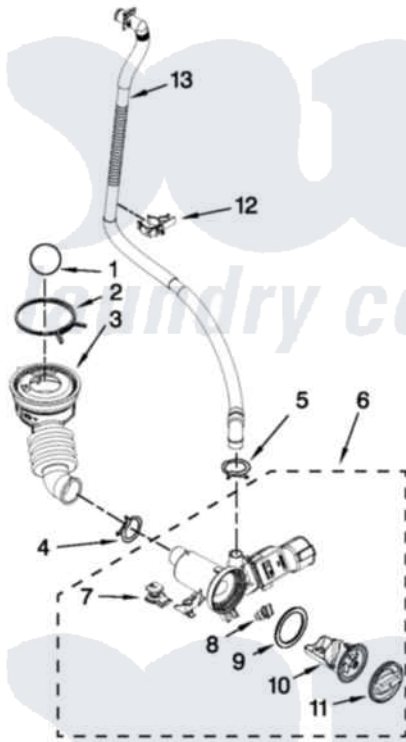

# Maytag MHW7000XR1 06 - PUMP PARTS

## PUMP PARTS

For Models: MHW7000XW1, MHW7000XR1, MHW7000XG1  
(White) (Red) (Cosmetallic)

W10371805

FOR ORDERING INFORMATION REFER TO PARTS PRICE LIST

9

Maytag [Residential Maytag MHW7000XR1 Washer Parts](#) Parts Diagram 06 - PUMP PARTS  
Click on the part number to view part

Item	Original Part Number	Replaced By	Status	Part Description
1	W10003330	<a href="#">W10121657</a>		Ball
2	8181734	<a href="#">696392</a>		Hose Clamp
3	<a href="#">W10241029</a>			Hose, Tub To Pump
4	<a href="#">W10273036</a>			Clamp, Hose
5	<a href="#">356138</a>			Clamp, Hose
6	<a href="#">W10321032</a>			Pump
7	<a href="#">W10338326</a>			Grommet, Damper
8	<a href="#">8182816</a>			Grommet, Damper
9	<a href="#">8181736</a>			Seal, Filter Cap
10	<a href="#">W10241027</a>			Filter, Pump
11	<a href="#">W10338322</a>			Cap, Filter
12	<a href="#">W10241034</a>			Retainer, Drain Hose
13	<a href="#">W10267642</a>			Drain Hose