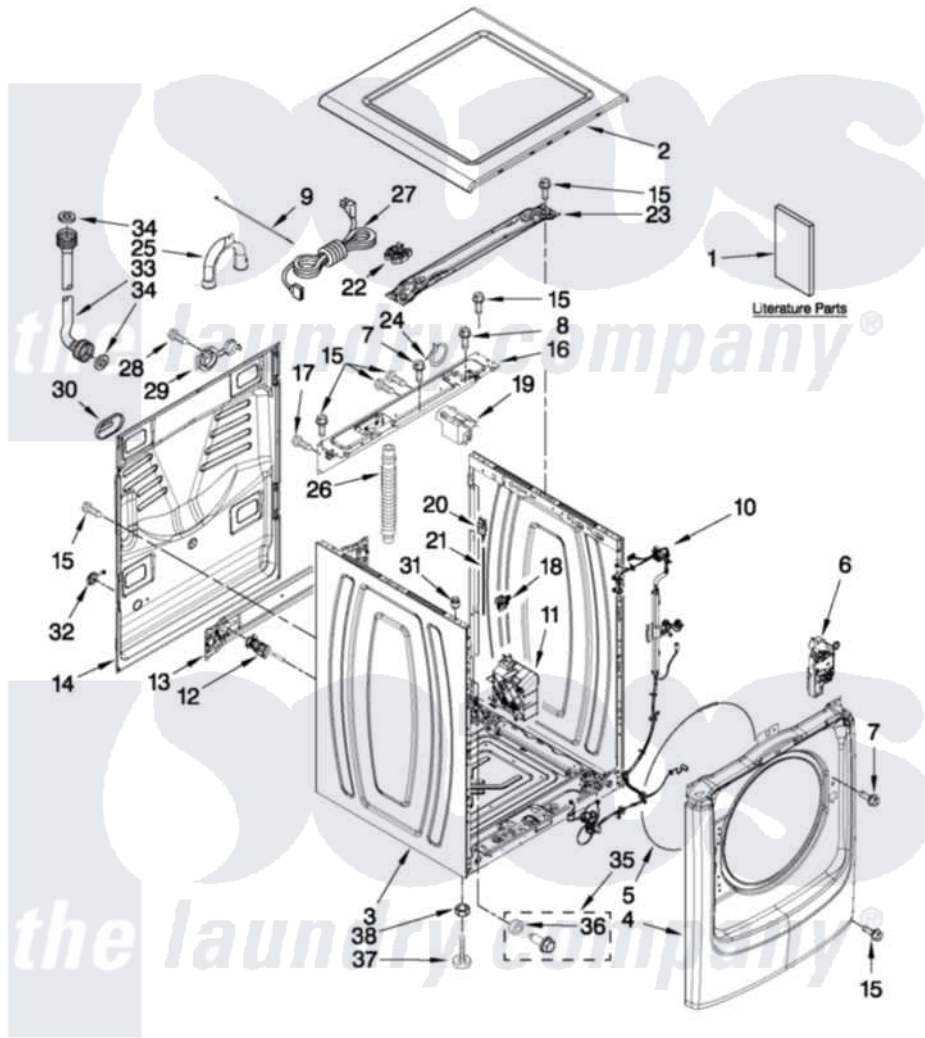

# Maytag MHW7000XR2 01 - TOP AND CABINET PARTS

**MAYTAG**

**TOP AND CABINET PARTS**  
 For Models: MHW7000XW2, MHW7000XR2, MHW7000XG2  
 (White) (Red) (Cosmetallic)

AUTOMATIC  
 WASHER

FOR ORDERING INFORMATION REFER TO PARTS PRICE LIST

4-11 Printed in U.S.A. (MP)(day)

1

Part No. W10413847 Rev. A

Maytag Residential Maytag MHW7000XR2 Washer Parts Parts Diagram 01 - TOP AND CABINET PARTS  
 Click on the part number to view part

Item	Original Part Number	Replaced By	Status	Part Description
1	W10254447		Not Available	INSTALLATION INSTRUCTIONS (ENGLISH/FRENCH)
"	W10254448		Not Available	INSTALLATION INSTRUCTIONS (SPANISH)
"	W10254495		Not Available	USE & CARE GUIDE (ENGLISH/FRENCH)
"	W10254496		Not Available	USE & CARE GUIDE (SPANISH)
"	W10254474		Not Available	TECH SHEET
"	W10254490		Not Available	ENERGY GUIDE
2	<a href="#">W10208373</a>			Top
"	<a href="#">W10337799</a>			Top
"	<a href="#">W10304145</a>			Top
3	W10237487	<a href="#">W10441110</a>		Cabinet
"	<a href="#">W10337793</a>			Cabinet
"	<a href="#">W10301048</a>			Cabinet
4	<a href="#">W10208182</a>			Panel, Front