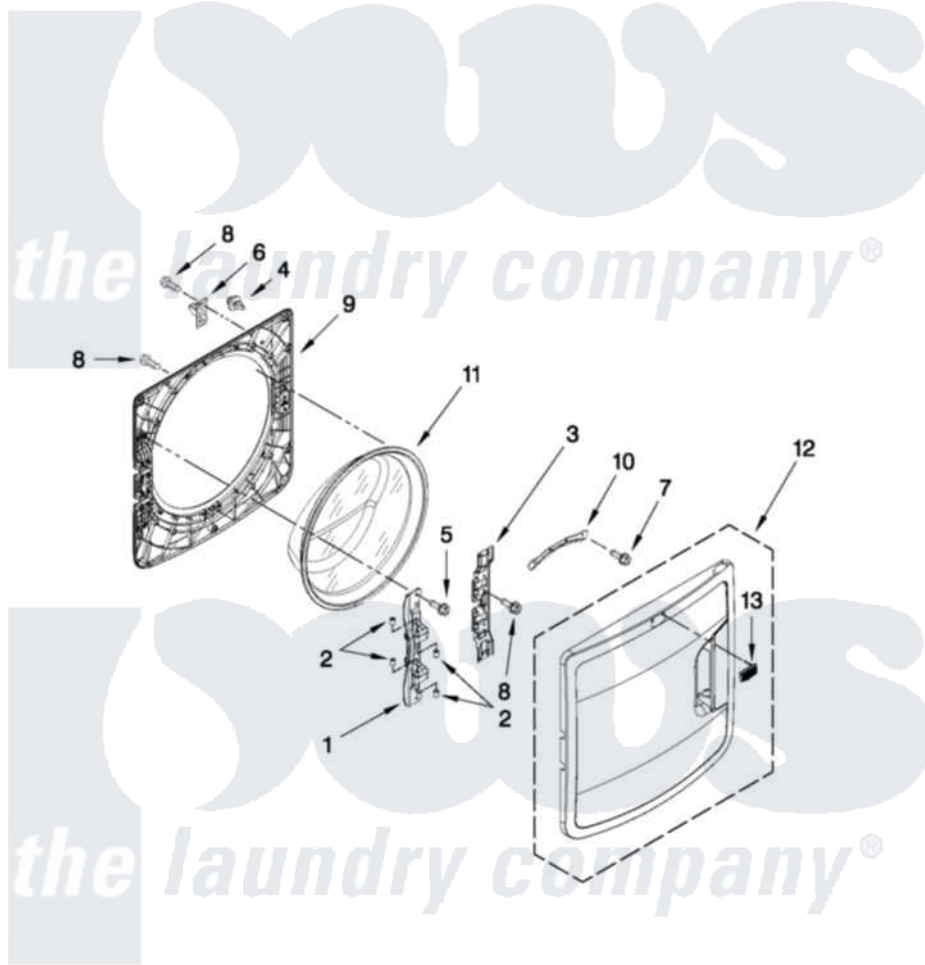

Maytag MHW7000XR2 02 - DOOR PARTS

DOOR PARTS

For Models: MHW7000XW2, MHW7000XR2, MHW7000XG2
(White) (Red) (Cosmetallic)

FOR ORDERING INFORMATION REFER TO PARTS PRICE LIST

W10413847

3

Maytag [Residential Maytag MHW7000XR2 Washer Parts](#) Parts Diagram 02 - DOOR PARTS
Click on the part number to view part

| Item | Original Part Number | Replaced By | Status | Part Description |
|------|---------------------------|---------------------------|--------|--------------------------|
| 1 | W10208415 | | | Hinge Base |
| 2 | W10208398 | | | Cap, Hinge |
| 3 | W10312805 | | | Plate, Hinge Retainer |
| 4 | 8572266 | | | Bumper, Door |
| 5 | W10288126 | | | Screw, 10-32 X 1/2 |
| 6 | 8183198 | W10217552 | | Hook, Door |
| 7 | 8540513 | 8182214 | | Screw |
| 8 | 8534022 | | | Screw, 8-18 X 1/16 |
| 9 | W10272396 | | | Frame, Door Back Support |
| 10 | W10003440 | W10295703 | | Clamp, Glass |
| 11 | W10208263 | | | Glass, Door |
| 12 | W10272401 | | | Door, Outer Assembly |
| 13 | W10316087 | | | Badge Assembly |