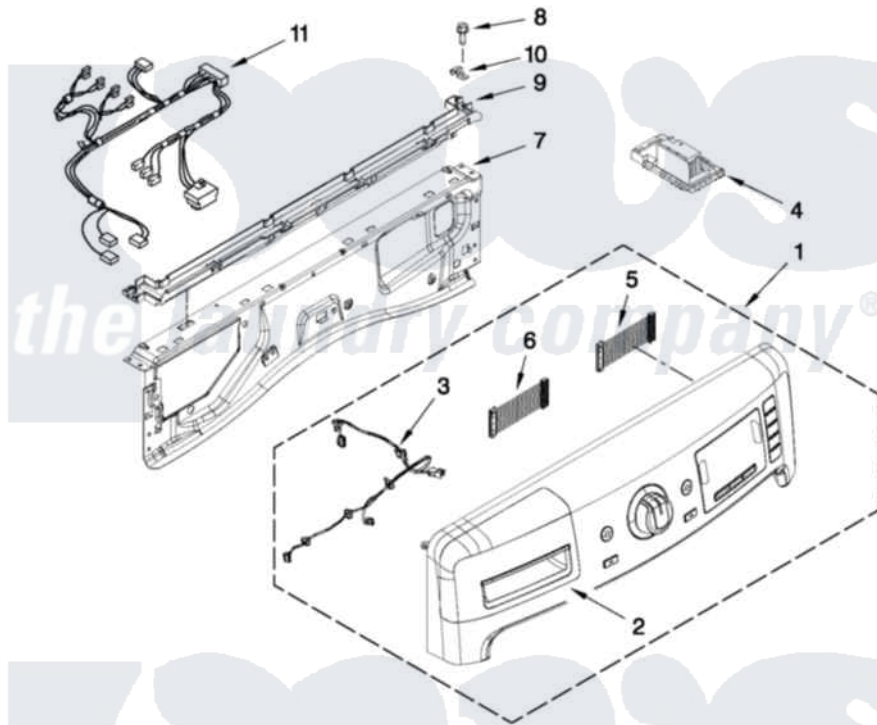

# Maytag MHW7000XR2 03 - CONTROL PANEL PARTS

## CONTROL PANEL PARTS

For Models: MHW7000XW2, MHW7000XR2, MHW7000XG2  
(White) (Red) (Cosmetallic)

FOR ORDERING INFORMATION REFER TO PARTS PRICE LIST

4

W10413847

Maytag [Residential Maytag MHW7000XR2 Washer Parts](#) Parts Diagram 03 - CONTROL PANEL PARTS  
Click on the part number to view part

Item	Original Part Number	Replaced By	Status	Part Description
1	<a href="#">W10369605</a>			Console Assmblly
"	<a href="#">W10369609</a>			Console Assmblly
"	<a href="#">W10369606</a>			Console Assmblly
2	<a href="#">W10281852</a>			Handle, Dispenser Drawer
"	<a href="#">W10316371</a>			Handle, Dispenser Drawer
"	<a href="#">W10315748</a>			Handle, Dispenser Drawer
3	<a href="#">W10271988</a>			Harness, Main UI
4	<a href="#">W10406636</a>			Control Unit, Central
5	<a href="#">W10309986</a>			Cable, Jumper
6	<a href="#">W10309987</a>			Cable, Jumper
7	<a href="#">W10208197</a>			Bracket, Console
8	<a href="#">W10142290</a>			Screw, 8-18 X 5/16
9	<a href="#">W10317570</a>			Water Channel
10	<a href="#">W10317566</a>			Spring, Clip Water Channel
11	<a href="#">W10271980</a>			Harness, Wiring