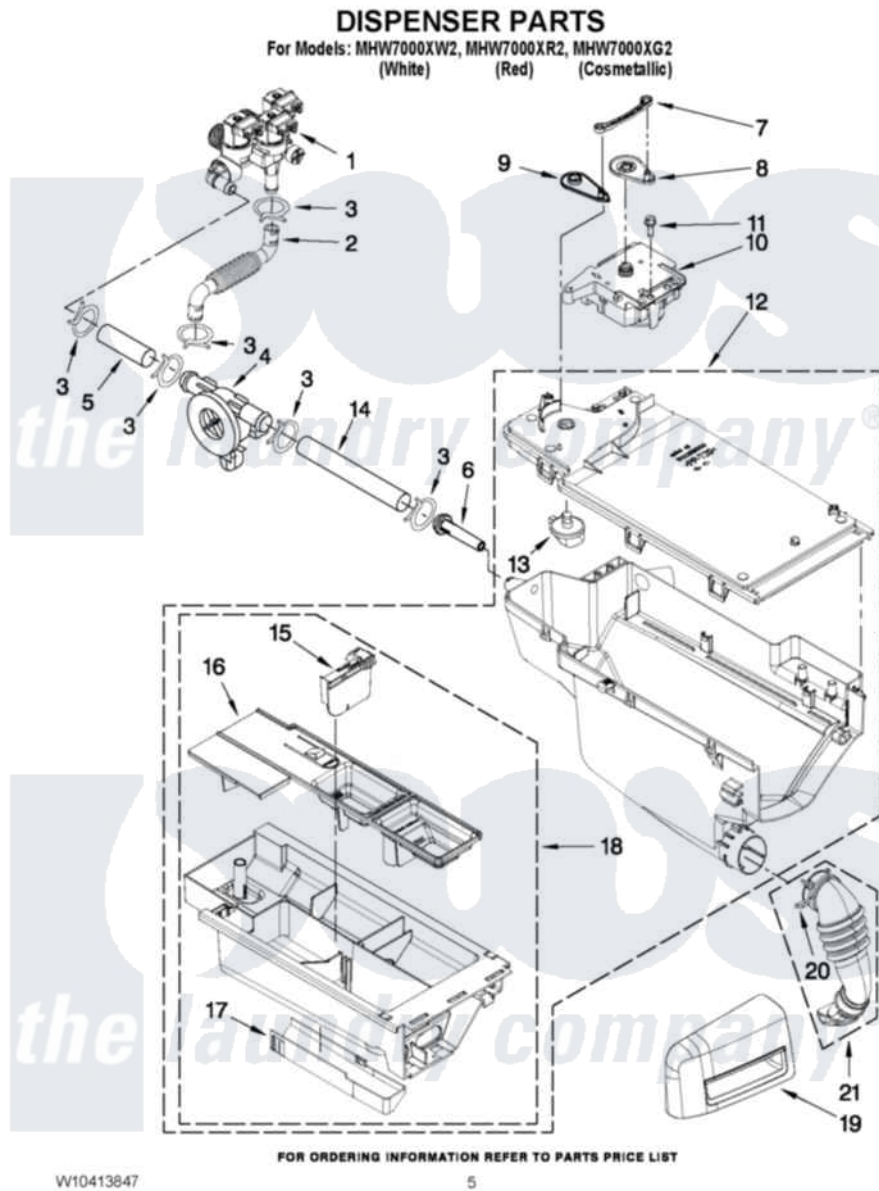

Maytag MHW7000XR2 04 - DISPENSER PARTS

Maytag [Residential Maytag MHW7000XR2 Washer Parts](#) Parts Diagram 04 - DISPENSER PARTS
 Click on the part number to view part

Item	Original Part Number	Replaced By	Status	Part Description
1	W10247306			Valve, Inlet
2	W10239949			Hose, Inlet Valve To Active Vent
3	370450	596669		Clamp, Manifold
4	8181696	W10110225		Flowmeter
5	W10239935			Hose, Inlet Valve To Flowmeter
6	8183181			Nozzle, Inlet
7	8183183			Lever, Water Distribution
8	W10003190	8183184		Cam, Actuator
9	W10183517			Lever, Water Distribution
10	W10163975	W10352973		Actuator
11	8540282	8181661		Screw, Actuator
12	W10351808			Housing, Dispenser Assembly
13	W10003110	8181712		Nozzle, Distribution
14	W10239936			Hose, Flowmeter To Dispenser
15	W10015200	W10121506		Separator, With Selection

15	W10013200	W10121390	Slider
16	W10256661		Siphon, Bleach/Softener
17	W10003140	8183179	Cover, Detergent Drawer
18	W10256683		Drawer, Detergent
19	W10281852		Handle, Dispenser Drawer
"	W10316371		Handle, Dispenser Drawer
"	W10315748		Handle, Dispenser Drawer
20	W10239910		Clamp, Hose
21	W10239966		Hose, Dispenser To Bellow