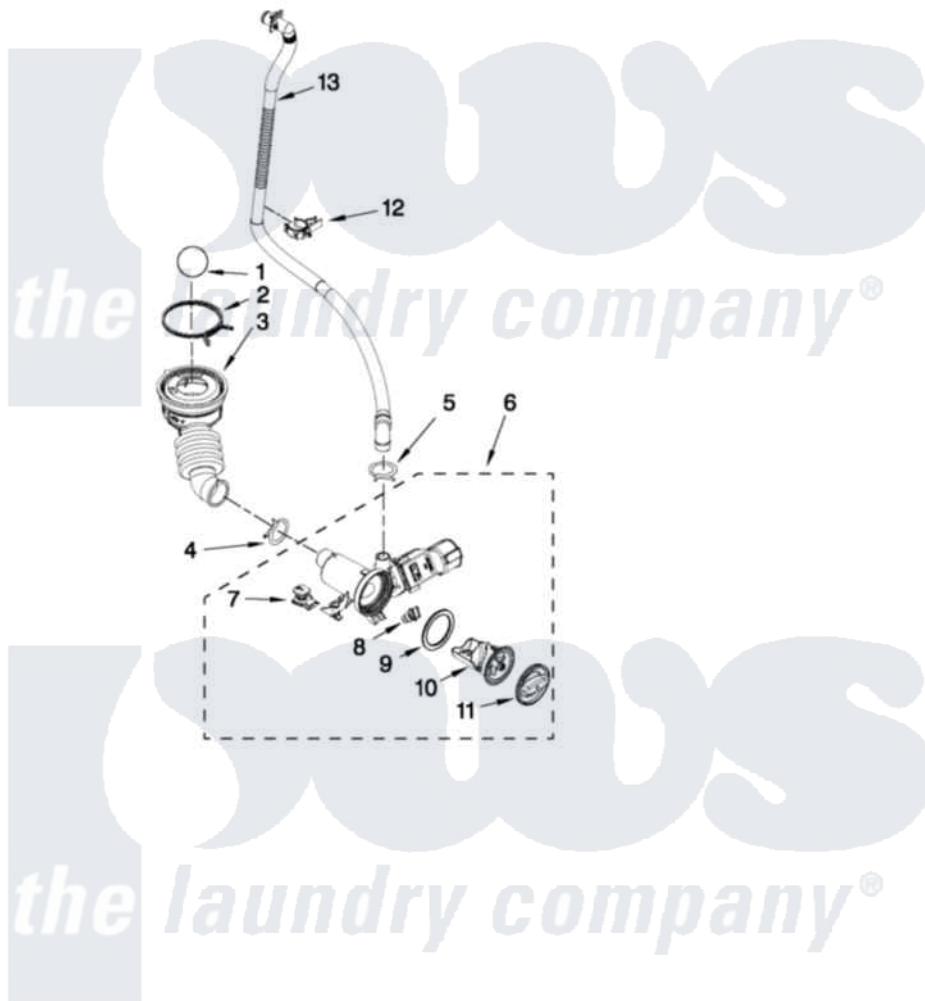

Maytag MHW7000XR2 06 - PUMP PARTS

PUMP PARTS

For Models: MHW7000XW2, MHW7000XR2, MHW7000XG2
(White) (Red) (Cosmetallic)

FOR ORDERING INFORMATION REFER TO PARTS PRICE LIST

W10413847

9

Maytag [Residential Maytag MHW7000XR2 Washer Parts](#) Parts Diagram 06 - PUMP PARTS
Click on the part number to view part

Item	Original Part Number	Replaced By	Status	Part Description
1	W10003330	W10121657		Ball
2	8181734	696392		Hose Clamp
3	W10241029			Hose, Tub To Pump
4	W10273036			Clamp, Hose
5	356138			Clamp, Hose
6	W10321032			Pump
7	W10338326			Grommet, Damper
8	8182816			Grommet, Damper
9	8181736			Seal, Filter Cap
10	W10241027			Filter, Pump
11	W10338322			Cap, Filter
12	W10241034			Retainer, Drain Hose
13	W10267642			Drain Hose