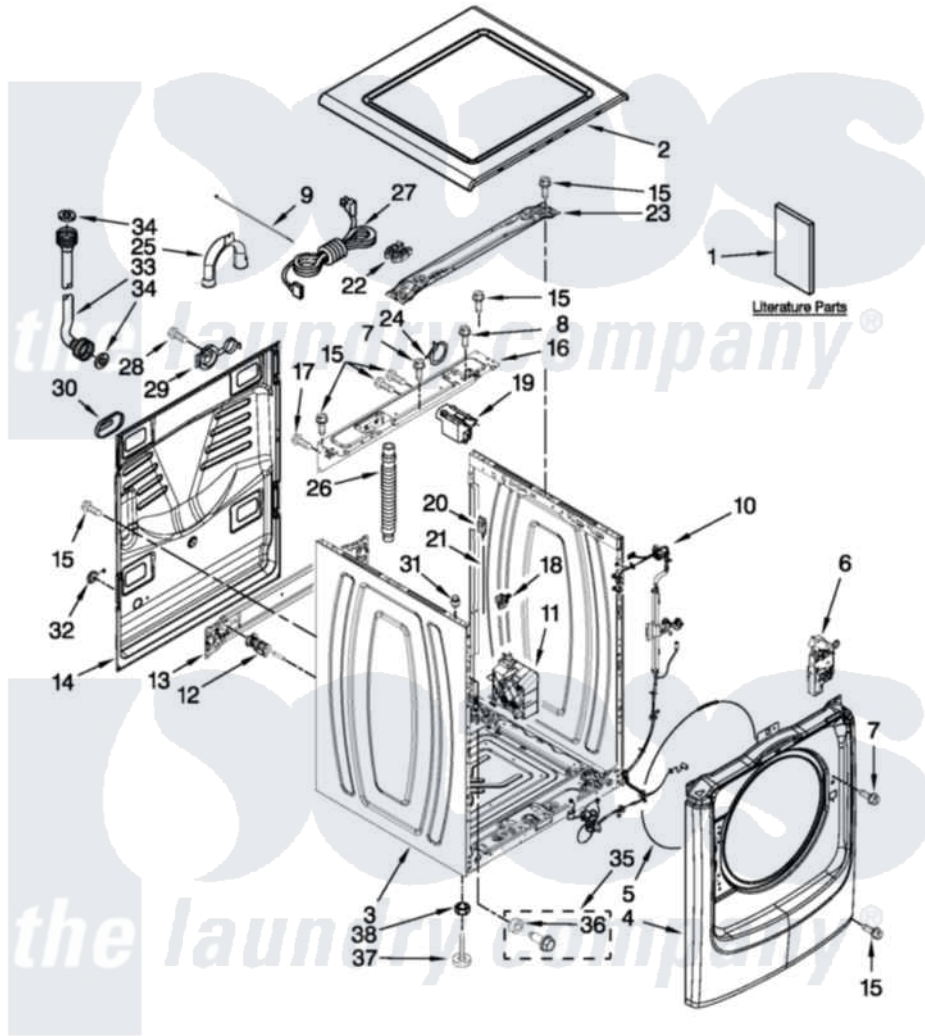

Maytag MHW7000XW1 01 - TOP AND CABINET PARTS

MAYTAG

TOP AND CABINET PARTS
 For Models: MHW7000XW1, MHW7000XR1, MHW7000XG1
 (White) (Red) (Cosmetallic)

AUTOMATIC
 WASHER

FOR ORDERING INFORMATION REFER TO PARTS PRICE LIST

2-11 Printed in U.S.A. (drd)(bay)

1

Part No. W10371805 Rev. A

Maytag [Residential Maytag MHW7000XW1 Washer Parts](#) Parts Diagram 01 - TOP AND CABINET PARTS
 Click on the part number to view part

Item	Original Part Number	Replaced By	Status	Part Description
1	W10254447		Not Available	INSTALLATION INSTRUCTIONS (ENGLISH/FRENCH)
"	W10254448		Not Available	INSTALLATION INSTRUCTIONS (SPANISH)
"	W10254495		Not Available	USE & CARE GUIDE (ENGLISH/FRENCH)
"	W10254496		Not Available	USE & CARE GUIDE (SPANISH)
"	W10254474		Not Available	TECH SHEET
"	W10254490		Not Available	ENERGY GUIDE
2	W10208373			Top
"	W10337799			Top
"	W10304145			Top
3	W10237487	W10441110		Cabinet
"	W10337793			Cabinet
"	W10301048			Cabinet
4	W10208182			Panel, Front