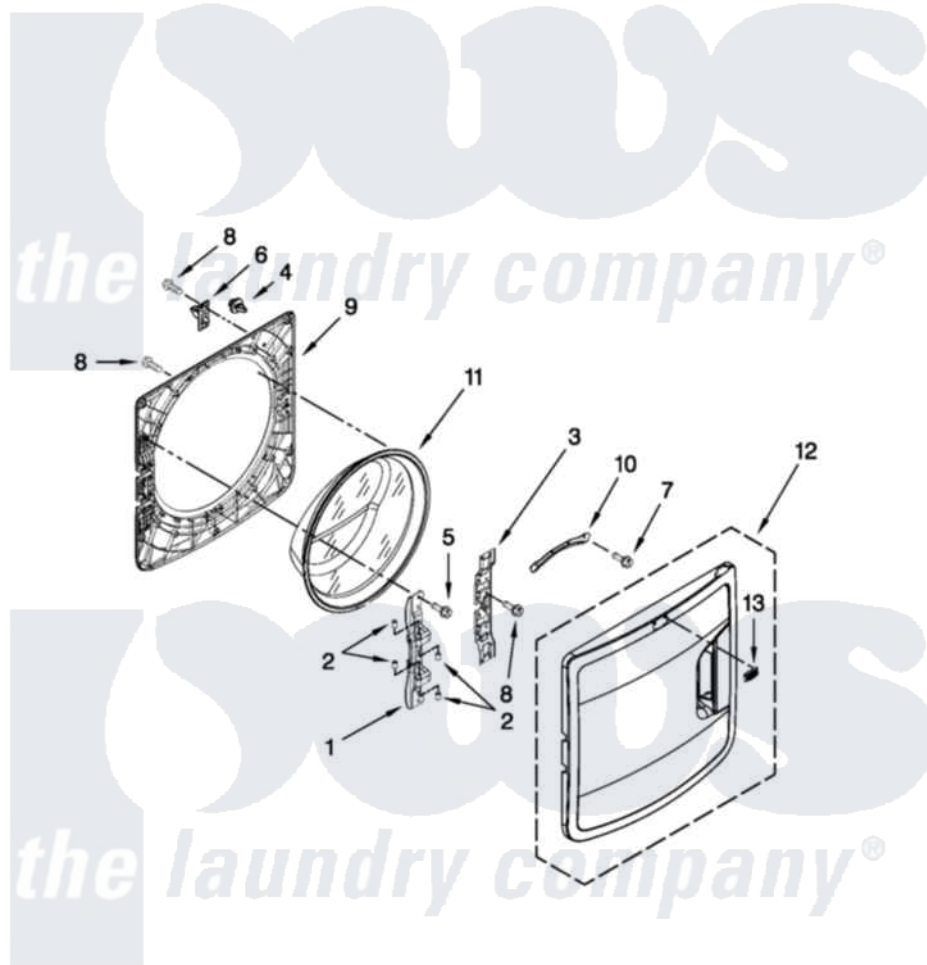

Maytag MHW7000XW1 02 - DOOR PARTS

DOOR PARTS

For Models: MHW7000XW1, MHW7000XR1, MHW7000XG1
(White) (Red) (Cosmetallic)

FOR ORDERING INFORMATION REFER TO PARTS PRICE LIST

W10371805

3

[Maytag Residential Maytag MHW7000XW1 Washer Parts](#) Parts Diagram 02 - DOOR PARTS
Click on the part number to view part

Item	Original Part Number	Replaced By	Status	Part Description
1	W10208415			Hinge Base
2	W10208398			Cap, Hinge
3	W10312805			Plate, Hinge Retainer
4	8572266			Bumper, Door
5	W10288126			Screw, 10-32 X 1/2
6	W10003390	W10217552		Hook, Door
7	8540513	8182214		Screw
8	8534022			Screw, 8-18 X 1/16
9	W10272396			Frame, Door Back Support
10	W10003440	W10295703		Clamp, Glass
11	W10208263			Glass, Door
12	W10272401			Door, Outer Assembly
13	W10316087			Badge Assembly