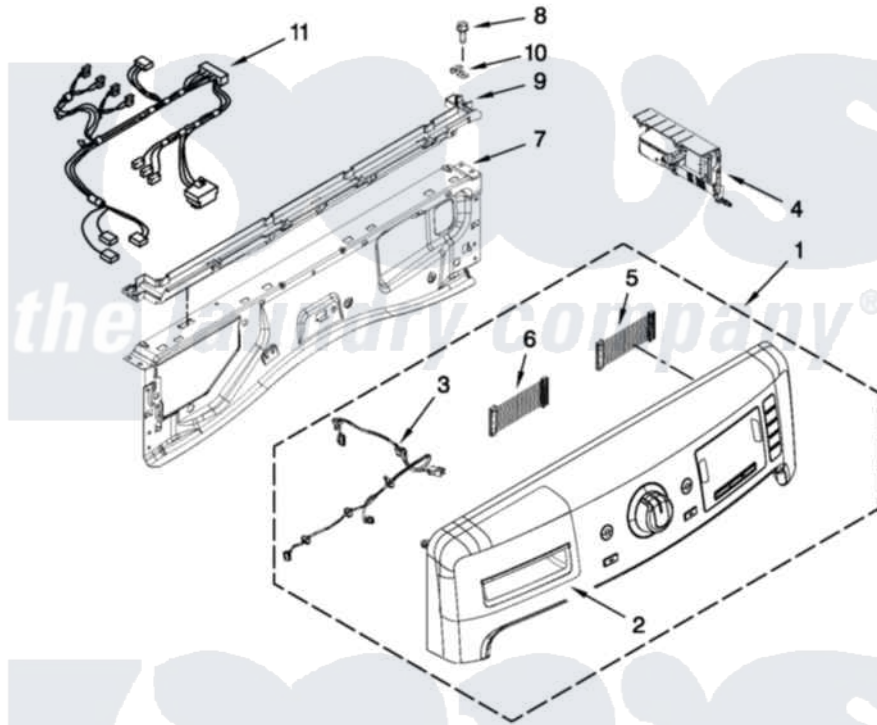

Maytag MHW7000XW1 03 - CONTROL PANEL PARTS

CONTROL PANEL PARTS

For Models: MHW7000XW1, MHW7000XR1, MHW7000XG1
(White) (Red) (Cosmetallic)

FOR ORDERING INFORMATION REFER TO PARTS PRICE LIST

4

W10371805

Maytag [Residential Maytag MHW7000XW1 Washer Parts](#) Parts Diagram 03 - CONTROL PANEL PARTS
Click on the part number to view part

Item	Original Part Number	Replaced By	Status	Part Description
1	W10369605			Console Asssmbly
"	W10369609			Console Asssmbly
"	W10369606			Console Asssmbly
2	W10281852			Handle, Dispenser Drawer
"	W10316371			Handle, Dispenser Drawer
"	W10315748			Handle, Dispenser Drawer
3	W10271988			Harness, Main UI
4	W10388206	W10406636		Control Unit, Central
5	W10309986			Cable, Jumper
6	W10309987			Cable, Jumper
7	W10208197			Bracket, Console
8	W10142290			Screw, 8-18 X 5/16
9	W10317570			Water Channel
10	W10317566			Spring, Clip Water Channel
11	W10271980			Harness, Wiring