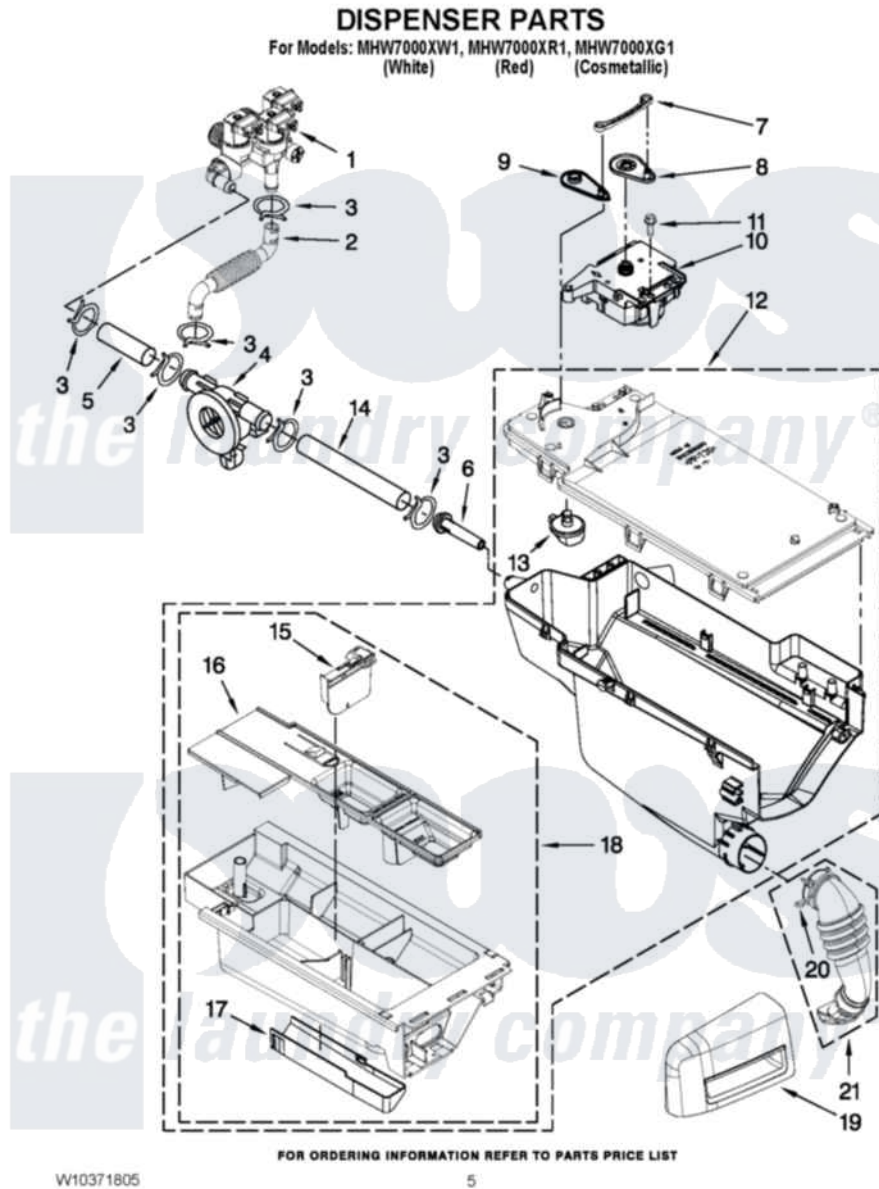

Maytag MHW7000XW1 04 - DISPENSER PARTS

Maytag [Residential Maytag MHW7000XW1 Washer Parts](#) Parts Diagram 04 - DISPENSER PARTS
Click on the part number to view part

Item	Original Part Number	Replaced By	Status	Part Description
1	W10247306			Valve, Inlet
2	W10239949			Hose, Inlet Valve To Active Vent
3	370450	596669		Clamp, Manifold
4	8181696	W10110225		Flowmeter
5	W10239935			Hose, Inlet Valve To Flowmeter
6	8183181			Nozzle, Inlet
7	8183183			Lever, Water Distribution
8	W10003190	8183184		Cam, Actuator
9	W10183517			Lever, Water Distribution
10	W10163975	W10352973		Actuator
11	8540282	8181661		Screw, Actuator
12	W10351808			Housing, Dispenser Assembly
13	W10003110	8181712		Nozzle, Distribution
14	W10239936			Hose, Flowmeter To Dispenser
15	W10015200	W10121506		Separator, With Selection

15	W10013200	W10121390	Slider
16	W10256661		Siphon, Bleach/Softener
17	W10003140	8183179	Cover, Detergent Drawer
18	W10256683		Drawer, Detergent
19	W10281852		Handle, Dispenser Drawer
"	W10316371		Handle, Dispenser Drawer
"	W10315748		Handle, Dispenser Drawer
20	W10239910		Clamp, Hose
21	W10239966		Hose, Dispenser To Bellow