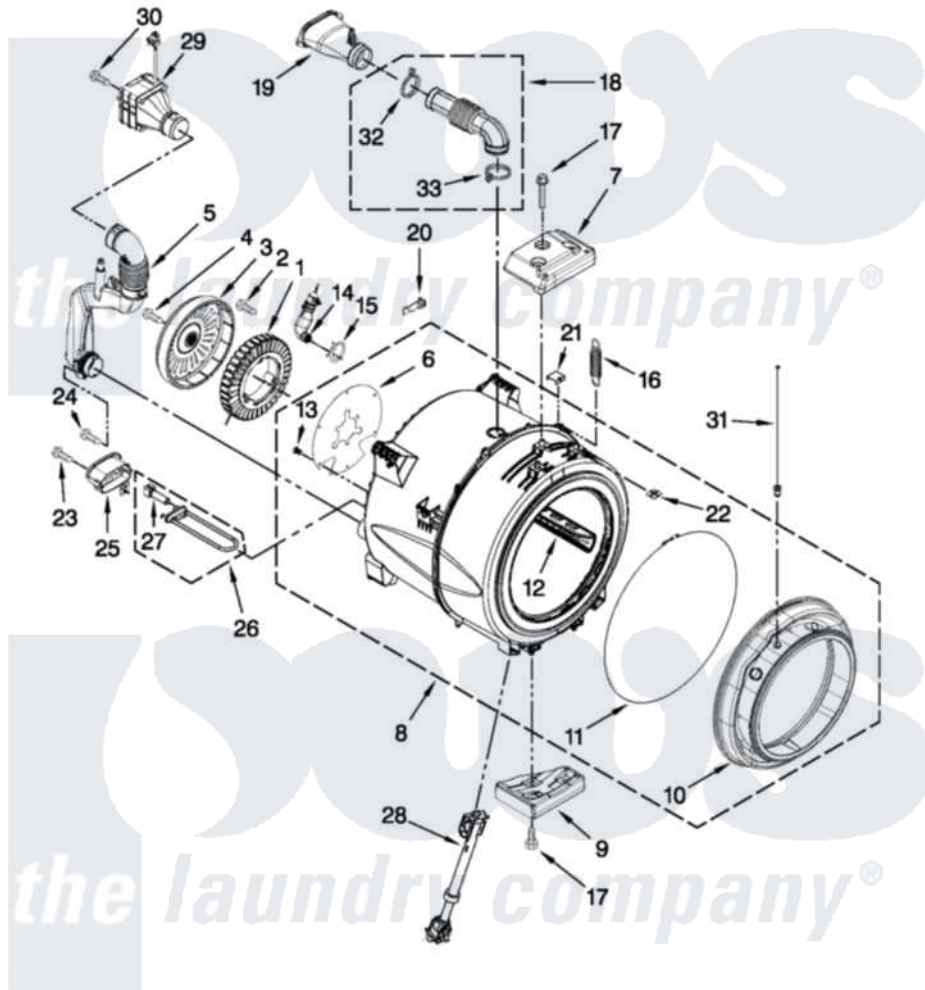

# Maytag MHW7000XW1 05 - TUB AND BASKET PARTS

## TUB AND BASKET PARTS

For Models: MHW7000XW1, MHW7000XR1, MHW7000XG1  
(White) (Red) (Cosmetallic)

FOR ORDERING INFORMATION REFER TO PARTS PRICE LIST

W10371805

7

Maytag Residential Maytag MHW7000XW1 Washer Parts Parts Diagram 05 - TUB AND BASKET PARTS  
Click on the part number to view part

Item	Original Part Number	Replaced By	Status	Part Description
1	W10213978	<a href="#">W10365754</a>		Stator
2	<a href="#">W10253476</a>			Screw, Stator Mounting
3	W10213980	<a href="#">W10365755</a>		Rotor
4	<a href="#">W10253477</a>			Screw, Rotor Mounting
5	<a href="#">W10261582</a>			Pipe, Ventilation Assembly
6	<a href="#">W10267637</a>			Shield, Motor
7	<a href="#">W10253014</a>			Counterweight, Top
8	W10355147	<a href="#">W10409998</a>		Tub-Outer
9	<a href="#">W10237535</a>			Counterweight, Bottom
10	<a href="#">W10237499</a>			Bellow
11	<a href="#">W10237502</a>			Retainer, Bellow To Tub
12	<a href="#">W10292810</a>			Baffle, Tub
13	<a href="#">W10273613</a>			Retainer, Push In
14	<a href="#">W10260500</a>			Airtrap Assembly
15	<a href="#">371499</a>			Clamp, Hose
16	W10312146	<a href="#">W10365760</a>		Spring