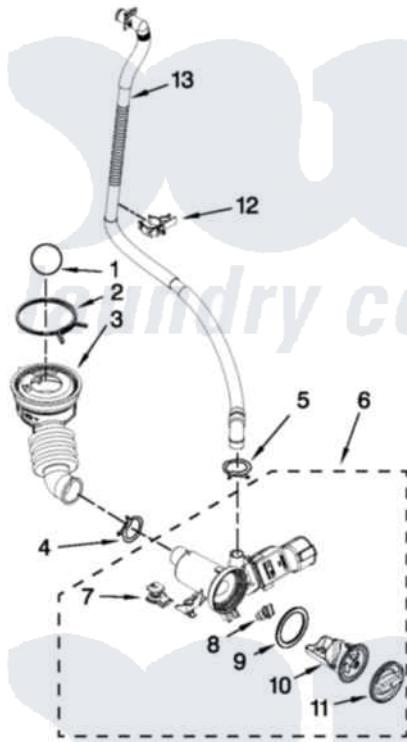

Maytag MHW7000XW1 06 - PUMP PARTS

PUMP PARTS

For Models: MHW7000XW1, MHW7000XR1, MHW7000XG1
(White) (Red) (Cosmetallic)

W10371805

FOR ORDERING INFORMATION REFER TO PARTS PRICE LIST

9

Maytag [Residential Maytag MHW7000XW1 Washer Parts](#) Parts Diagram 06 - PUMP PARTS
Click on the part number to view part

Item	Original Part Number	Replaced By	Status	Part Description
1	W10003330	W10121657		Ball
2	8181734	696392		Hose Clamp
3	W10241029			Hose, Tub To Pump
4	W10273036			Clamp, Hose
5	356138			Clamp, Hose
6	W10321032			Pump
7	W10338326			Grommet, Damper
8	8182816			Grommet, Damper
9	8181736			Seal, Filter Cap
10	W10241027			Filter, Pump
11	W10338322			Cap, Filter
12	W10241034			Retainer, Drain Hose
13	W10267642			Drain Hose