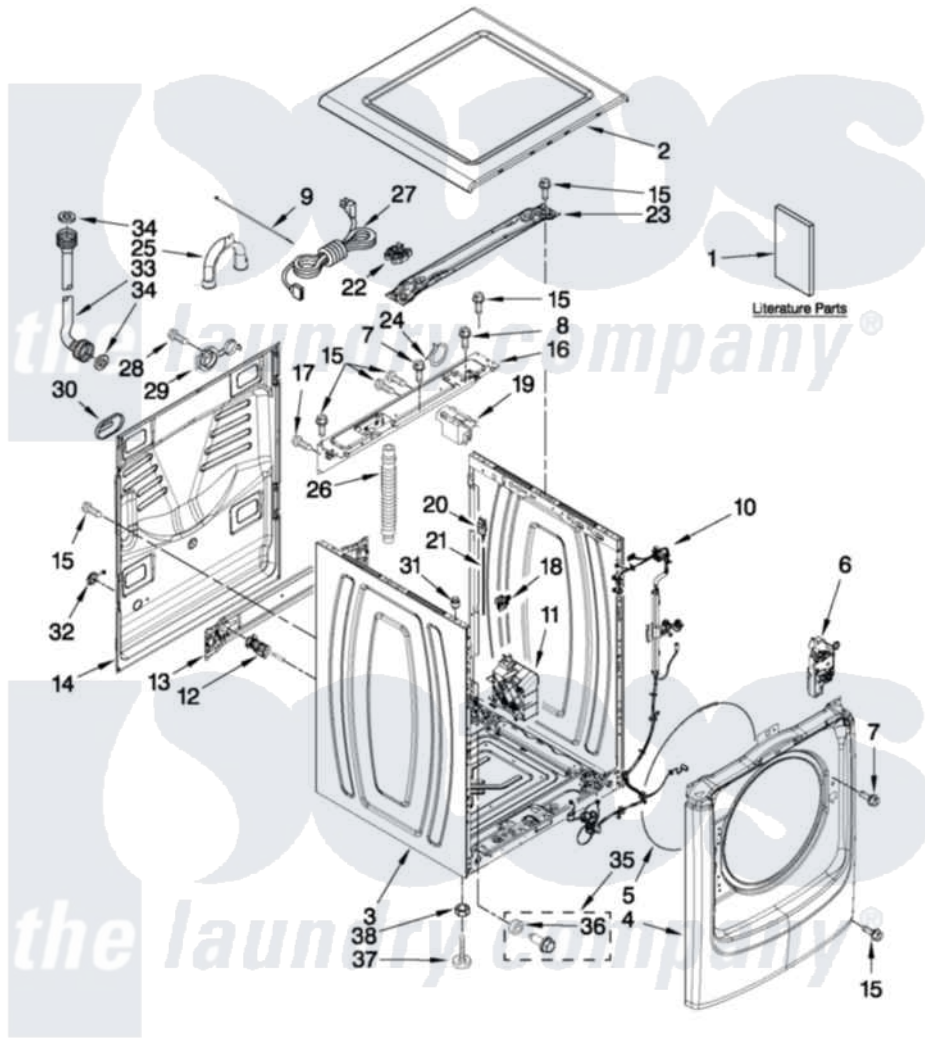

# Maytag MHW7000XW2 01 - TOP AND CABINET PARTS

**MAYTAG**

**TOP AND CABINET PARTS**  
 For Models: MHW7000XW2, MHW7000XR2, MHW7000XG2  
 (White) (Red) (Cosmetallic)

AUTOMATIC  
 WASHER

FOR ORDERING INFORMATION REFER TO PARTS PRICE LIST

4-11 Printed in U.S.A. (MP)(day)

1

Part No. W10413847 Rev. A

Maytag [Residential Maytag MHW7000XW2 Washer Parts](#) Parts Diagram 01 - TOP AND CABINET PARTS

[Click on the part number to view part](#)

Item	Original Part Number	Replaced By	Status	Part Description
1	W10254447		Not Available	INSTALLATION INSTRUCTIONS (ENGLISH/FRENCH)
"	W10254448		Not Available	INSTALLATION INSTRUCTIONS (SPANISH)
"	W10254495		Not Available	USE & CARE GUIDE (ENGLISH/FRENCH)
"	W10254496		Not Available	USE & CARE GUIDE (SPANISH)
"	W10254474		Not Available	TECH SHEET
"	W10254490		Not Available	ENERGY GUIDE
2	<a href="#">W10208373</a>			Top
"	<a href="#">W10337799</a>			Top
"	<a href="#">W10304145</a>			Top
3	W10237487	<a href="#">W10441110</a>		Cabinet
"	<a href="#">W10337793</a>			Cabinet
"	<a href="#">W10301048</a>			Cabinet
4	<a href="#">W10208182</a>			Panel, Front