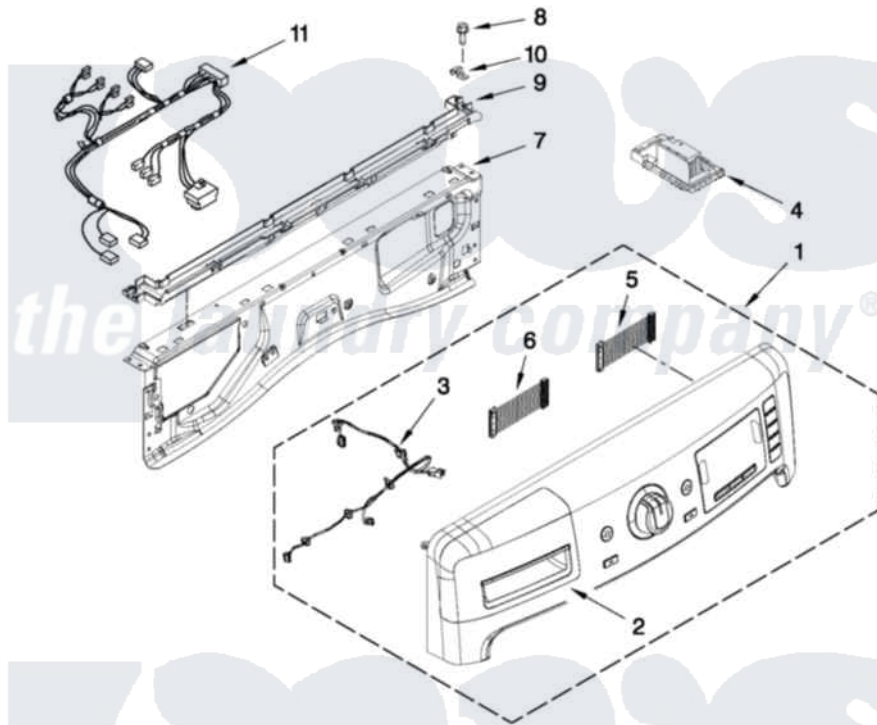

# Maytag MHW7000XW2 03 - CONTROL PANEL PARTS

## CONTROL PANEL PARTS

For Models: MHW7000XW2, MHW7000XR2, MHW7000XG2  
(White) (Red) (Cosmetallic)

FOR ORDERING INFORMATION REFER TO PARTS PRICE LIST

4

W10413847

Maytag [Residential Maytag MHW7000XW2 Washer Parts](#) Parts Diagram 03 - CONTROL PANEL PARTS  
Click on the part number to view part

Item	Original Part Number	Replaced By	Status	Part Description
1	<a href="#">W10369605</a>			Console Assssembly
"	<a href="#">W10369609</a>			Console Assssembly
"	<a href="#">W10369606</a>			Console Assssembly
2	<a href="#">W10281852</a>			Handle, Dispenser Drawer
"	<a href="#">W10316371</a>			Handle, Dispenser Drawer
"	<a href="#">W10315748</a>			Handle, Dispenser Drawer
3	<a href="#">W10271988</a>			Harness, Main UI
4	<a href="#">W10406636</a>			Control Unit, Central
5	<a href="#">W10309986</a>			Cable, Jumper
6	<a href="#">W10309987</a>			Cable, Jumper
7	<a href="#">W10208197</a>			Bracket, Console
8	<a href="#">W10142290</a>			Screw, 8-18 X 5/16
9	<a href="#">W10317570</a>			Water Channel
10	<a href="#">W10317566</a>			Spring, Clip Water Channel
11	<a href="#">W10271980</a>			Harness, Wiring