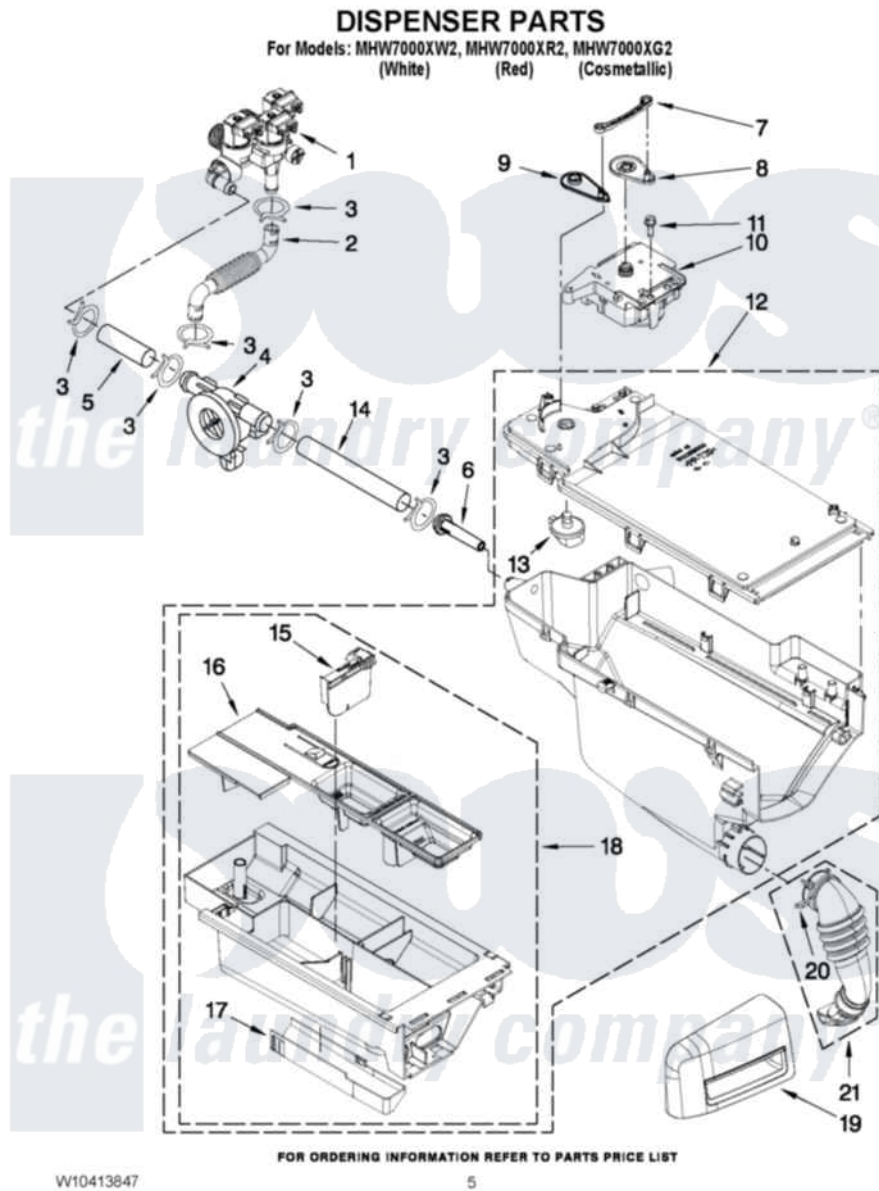

Maytag MHW7000XW2 04 - DISPENSER PARTS

Maytag Residential Maytag MHW7000XW2 Washer Parts Parts Diagram 04 - DISPENSER PARTS
 Click on the part number to view part

Item	Original Part Number	Replaced By	Status	Part Description
1	W10247306			Valve, Inlet
2	W10239949			Hose, Inlet Valve To Active Vent
3	370450	596669		Clamp, Manifold
4	8181696	W10110225		Flowmeter
5	W10239935			Hose, Inlet Valve To Flowmeter
6	8183181			Nozzle, Inlet
7	8183183			Lever, Water Distribution
8	W10003190	8183184		Cam, Actuator
9	W10183517			Lever, Water Distribution
10	W10163975	W10352973		Actuator
11	8540282	8181661		Screw, Actuator
12	W10351808			Housing, Dispenser Assembly
13	W10003110	8181712		Nozzle, Distribution
14	W10239936			Hose, Flowmeter To Dispenser
15	W10015200	W10121506		Separator, With Selection

15	W10013200	W10121390	Slider
16	W10256661		Siphon, Bleach/Softener
17	W10003140	8183179	Cover, Detergent Drawer
18	W10256683		Drawer, Detergent
19	W10281852		Handle, Dispenser Drawer
"	W10316371		Handle, Dispenser Drawer
"	W10315748		Handle, Dispenser Drawer
20	W10239910		Clamp, Hose
21	W10239966		Hose, Dispenser To Bellow