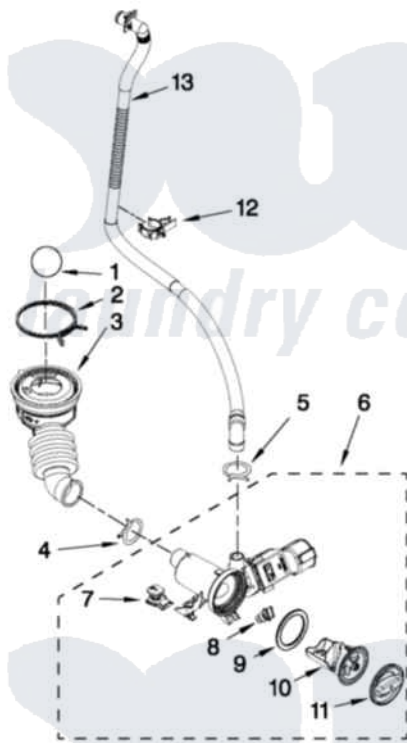

Maytag MHW7000XW2 06 - PUMP PARTS

PUMP PARTS

For Models: MHW7000XW2, MHW7000XR2, MHW7000XG2
(White) (Red) (Cosmetallic)

W10413847

FOR ORDERING INFORMATION REFER TO PARTS PRICE LIST

9

[Maytag Residential Maytag MHW7000XW2 Washer Parts](#) Parts Diagram 06 - PUMP PARTS

[Click on the part number to view part](#)

Item	Original Part Number	Replaced By	Status	Part Description
1	W10003330	W10121657		Ball
2	8181734	696392		Hose Clamp
3	W10241029			Hose, Tub To Pump
4	W10273036			Clamp, Hose
5	356138			Clamp, Hose
6	W10321032			Pump
7	W10338326			Grommet, Damper
8	8182816			Grommet, Damper
9	8181736			Seal, Filter Cap
10	W10241027			Filter, Pump
11	W10338322			Cap, Filter
12	W10241034			Retainer, Drain Hose
13	W10267642			Drain Hose