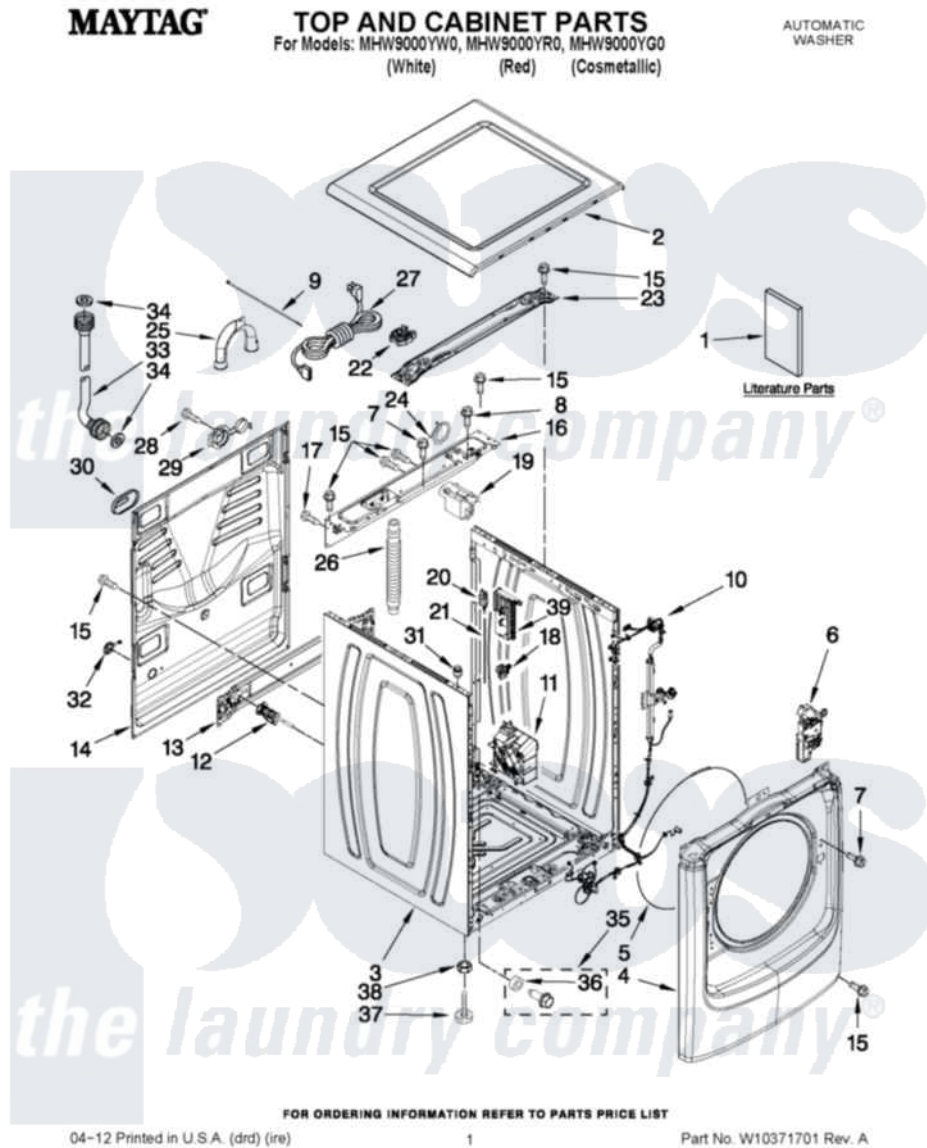

# Maytag MHW9000YG0 01 - TOP AND CABINET PARTS

Maytag Residential Maytag MHW9000YG0 Washer Parts Parts Diagram 01 - TOP AND CABINET PARTS  
 Click on the part number to view part

Item	Original Part Number	Replaced By	Status	Part Description
1	W10254447		Not Available	INSTALLATION INSTRUCTIONS (ENGLISH/FRENCH)
"	W10254448		Not Available	INSTALLATION INSTRUCTIONS (SPANISH)
"	W10254443		Not Available	USE & CARE GUIDE (ENGLISH/FRENCH)
"	W10254444		Not Available	USE & CARE GUIDE (SPANISH)
"	W10254476		Not Available	TECH SHEET
"	W10254437		Not Available	ENERGY GUIDE
2	<a href="#">W10208373</a>			Top
"	<a href="#">W10337799</a>			Top
"	<a href="#">W10304145</a>			Top
3	W10237487	<a href="#">W10441110</a>		Cabinet
"	<a href="#">W10337793</a>			Cabinet
"	<a href="#">W10301048</a>			Cabinet
4	<a href="#">W10208182</a>			Panel, Front