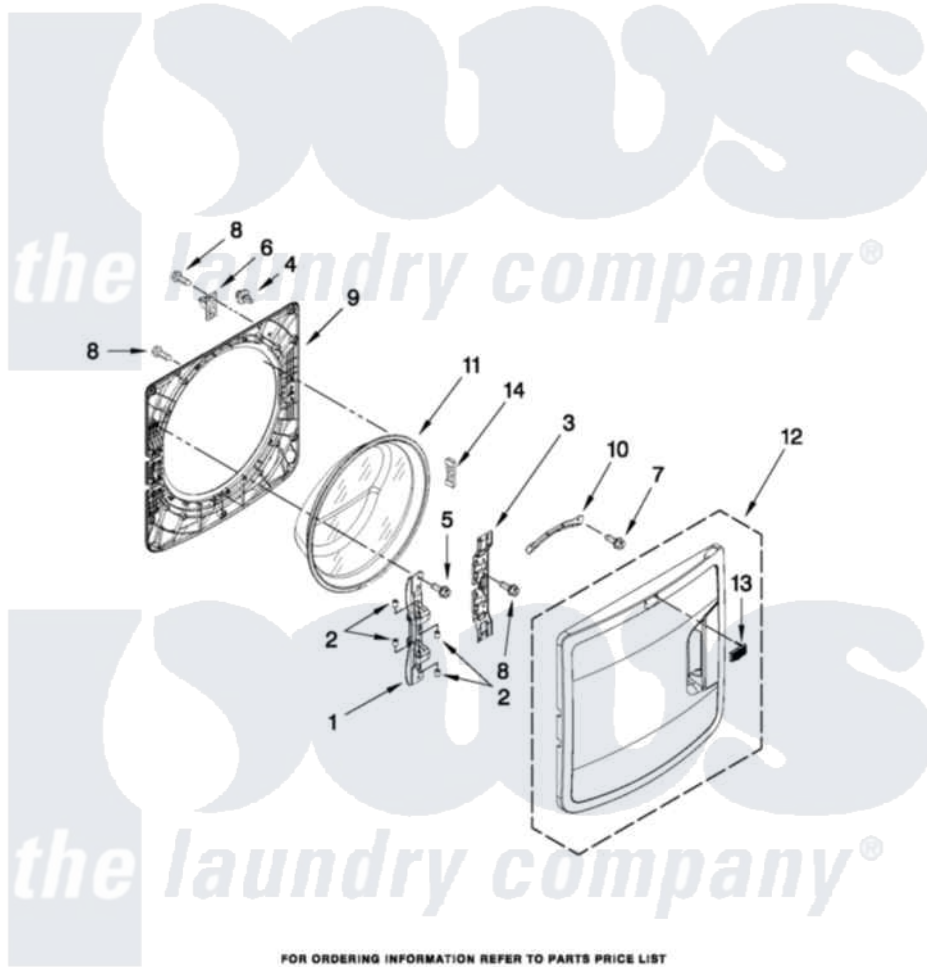

# Maytag MHW9000YG0 02 - DOOR PARTS

## DOOR PARTS

For Models: MHW9000YW0, MHW9000YR0, MHW9000YG0  
(White) (Red) (Cosmetallic)

W10371701

3

FOR ORDERING INFORMATION REFER TO PARTS PRICE LIST

Maytag [Residential Maytag MHW9000YG0 Washer Parts](#) Parts Diagram 02 - DOOR PARTS

[Click on the part number to view part](#)

Item	Original Part Number	Replaced By	Status	Part Description
1	<a href="#">W10208415</a>			Hinge Base
2	<a href="#">W10208398</a>			Cap, Hinge
3	<a href="#">W10312805</a>			Plate, Hinge Retainer
4	<a href="#">8572266</a>			Bumper, Door
5	<a href="#">W10288126</a>			Screw, 10-32 X 1/2
6	8183198	<a href="#">W10217552</a>		Hook, Door
7	8540513	<a href="#">8182214</a>		Screw
8	<a href="#">8534022</a>			Screw, 8-18 X 1/16
9	<a href="#">W10272396</a>			Frame, Door Back Support
10	W10003440	<a href="#">W10295703</a>		Clamp, Glass
11	<a href="#">W10208263</a>			Glass, Door
12	<a href="#">W10272401</a>			Door, Outer Assembly
13	<a href="#">W10316087</a>			Badge Assembly
14	W10003430	<a href="#">W10128586</a>		Clamp, Glass Support