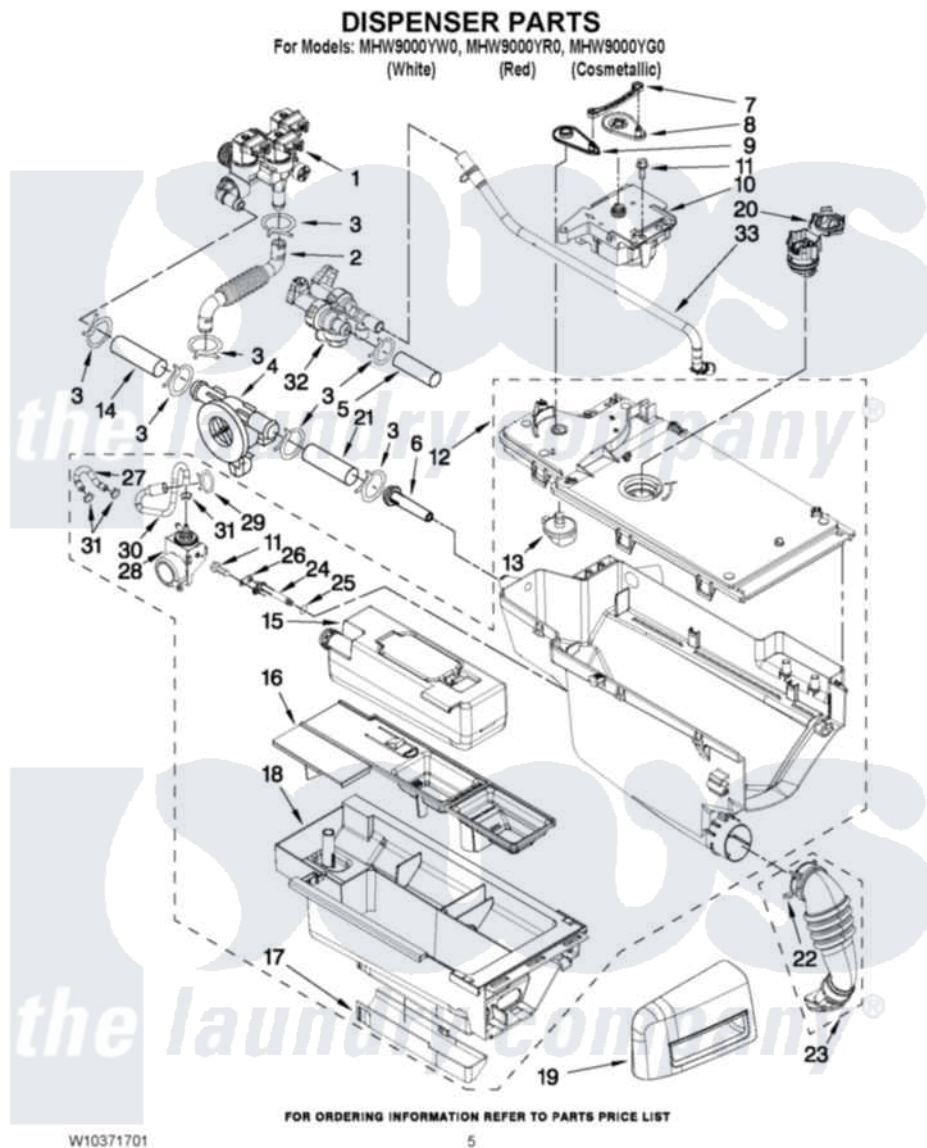

Maytag MHW9000YG0 04 - DISPENSER PARTS

Maytag [Residential Maytag MHW9000YG0 Washer Parts](#) Parts Diagram 04 - DISPENSER PARTS
Click on the part number to view part

Item	Original Part Number	Replaced By	Status	Part Description
1	W10247306			Valve, Inlet
2	W10239949			Hose, Inlet Valve To Active Vent
3	370450	596669		Clamp, Manifold
4	8181696	W10110225		Flowmeter
5	W10239935			Hose, Inlet Valve To Flowmeter
6	8183181			Nozzle, Inlet
7	8183183			Lever, Water Distribution
8	W10003190	8183184		Cam, Actuator
9	W10183517			Lever, Water Distribution
10	W10163975	W10352973		Actuator
11	8540282	8181661		Screw, Actuator
12	W10368769			Housing, Minibulk Dispenser Assembly
13	W10003110	8181712		Nozzle, Distribution
14	W10239955			Hose, Inlet Valve To Flowmeter

15	W10250743	W10250743A	Minibulk Dispenser Cartridge
16	W10256661		Siphon, Bleach/Softener
17	W10003140	8183179	Cover, Detergent Drawer
18	W10250723		Drawer, Detergent
19	W10281852		Handle, Dispenser Drawer
"	W10316371		Handle, Dispenser Drawer
"	W10315748		Handle, Dispenser Drawer
20	W10306690		Sensor-Magnetic, Angular
21	W10239956		Hose, Flowmeter
22	W10239910		Clamp, Hose
23	W10239966		Hose, Dispenser To Bellow
24	W10250730		Tube, Siphon- Dock-Minibulk
25	W10250731		O-Ring
26	W10376678		Washer, Siphon Tube
27	W10268381		Hose, Tube To Pump
28	W10250734		Pump, Metering
29	W10096851	596669	Clamp, Manifold
30	W10434794		Hose Assembly, Check Valve
31	W10292700		Clamp, Hose
32	W10239942		Valve, Diverter
33	W10239908		Hose, Spray Assembly