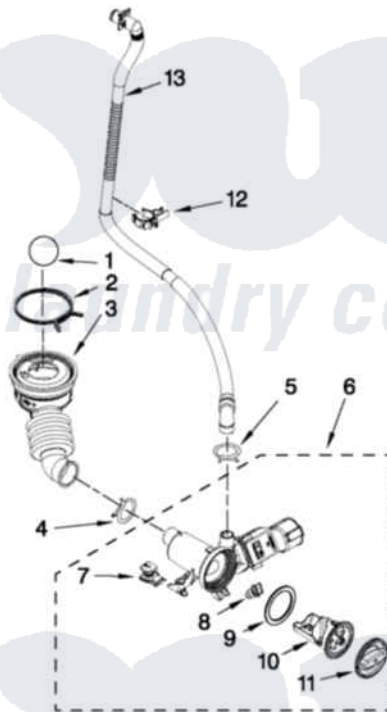

# Maytag MHW9000YG0 06 - PUMP PARTS

## PUMP PARTS

For Models: MHW9000YW0, MHW9000YR0, MHW9000YG0  
(White) (Red) (Cosmetallic)

FOR ORDERING INFORMATION REFER TO PARTS PRICE LIST

W10371701

9

[Maytag Residential Maytag MHW9000YG0 Washer Parts](#) Parts Diagram 06 - PUMP PARTS

[Click on the part number to view part](#)

Item	Original Part Number	Replaced By	Status	Part Description
1	W10003330	<a href="#">W10121657</a>		Ball
2	8181734	<a href="#">696392</a>		Hose Clamp
3	<a href="#">W10241029</a>			Hose, Tub To Pump
4	<a href="#">W10273036</a>			Clamp, Hose
5	<a href="#">356138</a>			Clamp, Hose
6	<a href="#">W10321032</a>			Pump
7	<a href="#">W10338326</a>			Grommet, Damper
8	<a href="#">8182816</a>			Grommet, Damper
9	<a href="#">8181736</a>			Seal, Filter Cap
10	<a href="#">W10241027</a>			Filter, Pump
11	<a href="#">W10338322</a>			Cap, Filter
12	<a href="#">W10241034</a>			Retainer, Drain Hose
13	<a href="#">W10267642</a>			Drain Hose