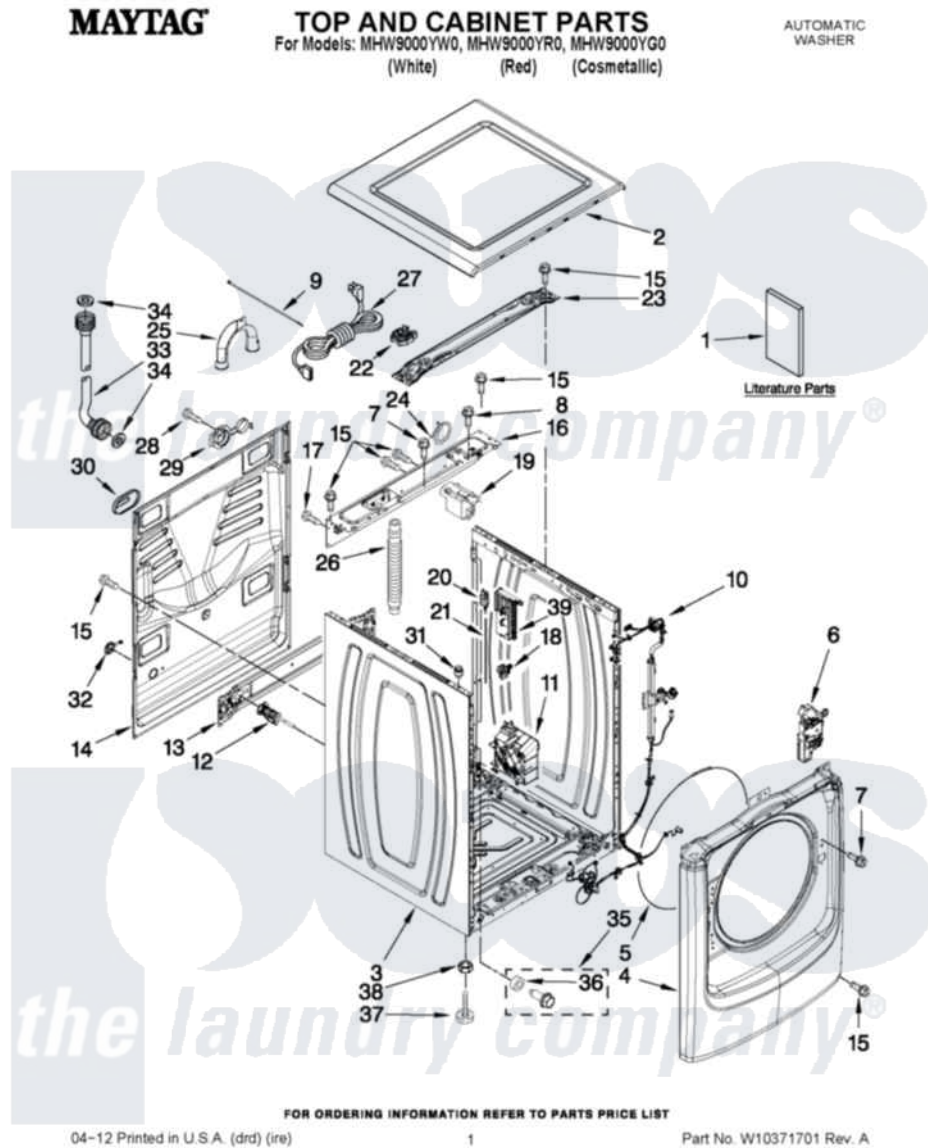

Maytag MHW9000YR0 01 - TOP AND CABINET PARTS

Maytag Residential Maytag MHW9000YR0 Washer Parts Parts Diagram 01 - TOP AND CABINET PARTS
 Click on the part number to view part

Item	Original Part Number	Replaced By	Status	Part Description
1	W10254447		Not Available	INSTALLATION INSTRUCTIONS (ENGLISH/FRENCH)
"	W10254448		Not Available	INSTALLATION INSTRUCTIONS (SPANISH)
"	W10254443		Not Available	USE & CARE GUIDE (ENGLISH/FRENCH)
"	W10254444		Not Available	USE & CARE GUIDE (SPANISH)
"	W10254476		Not Available	TECH SHEET
"	W10254437		Not Available	ENERGY GUIDE
2	W10208373			Top
"	W10337799			Top
"	W10304145			Top
3	W10237487	W10441110		Cabinet
"	W10337793			Cabinet
"	W10301048			Cabinet
4	W10208182			Panel, Front