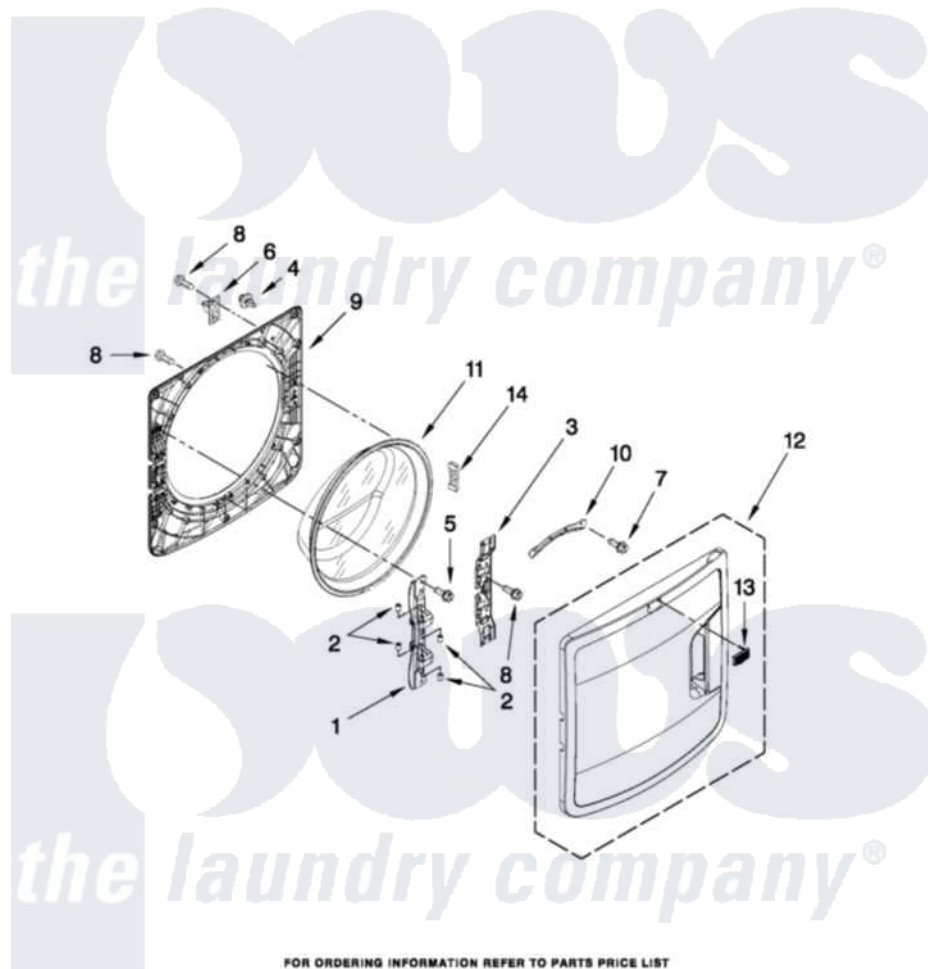

# Maytag MHW9000YR0 02 - DOOR PARTS

## DOOR PARTS

For Models: MHW9000YW0, MHW9000YR0, MHW9000YG0  
 (White) (Red) (Cosmetallic)

FOR ORDERING INFORMATION REFER TO PARTS PRICE LIST

W10371701

3

[Maytag Residential Maytag MHW9000YR0 Washer Parts](#) Parts Diagram 02 - DOOR PARTS

[Click on the part number to view part](#)

Item	Original Part Number	Replaced By	Status	Part Description
1	<a href="#">W10208415</a>			Hinge Base
2	<a href="#">W10208398</a>			Cap, Hinge
3	<a href="#">W10312805</a>			Plate, Hinge Retainer
4	<a href="#">8572266</a>			Bumper, Door
5	<a href="#">W10288126</a>			Screw, 10-32 X 1/2
6	8183198	<a href="#">W10217552</a>		Hook, Door
7	8540513	<a href="#">8182214</a>		Screw
8	<a href="#">8534022</a>			Screw, 8-18 X 1/16
9	<a href="#">W10272396</a>			Frame, Door Back Support
10	W10003440	<a href="#">W10295703</a>		Clamp, Glass
11	<a href="#">W10208263</a>			Glass, Door
12	<a href="#">W10272401</a>			Door, Outer Assembly
13	<a href="#">W10316087</a>			Badge Assembly
14	W10003430	<a href="#">W10128586</a>		Clamp, Glass Support