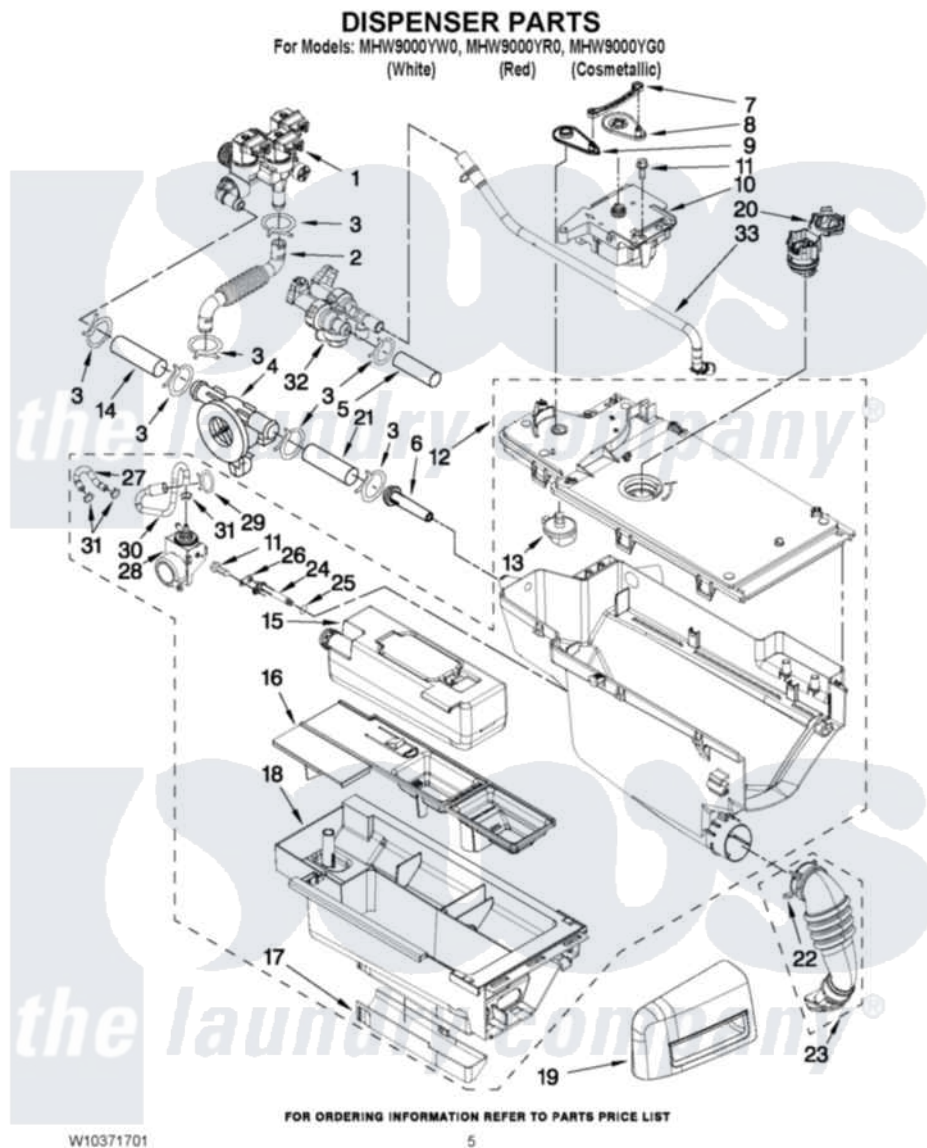

# Maytag MHW9000YR0 04 - DISPENSER PARTS

Maytag [Residential Maytag MHW9000YR0 Washer Parts](#) Parts Diagram 04 - DISPENSER PARTS  
Click on the part number to view part

Item	Original Part Number	Replaced By	Status	Part Description
1	<a href="#">W10247306</a>			Valve, Inlet
2	<a href="#">W10239949</a>			Hose, Inlet Valve To Active Vent
3	370450	<a href="#">596669</a>		Clamp, Manifold
4	8181696	<a href="#">W10110225</a>		Flowmeter
5	<a href="#">W10239935</a>			Hose, Inlet Valve To Flowmeter
6	<a href="#">8183181</a>			Nozzle, Inlet
7	<a href="#">8183183</a>			Lever, Water Distribution
8	W10003190	<a href="#">8183184</a>		Cam, Actuator
9	<a href="#">W10183517</a>			Lever, Water Distribution
10	W10163975	<a href="#">W10352973</a>		Actuator
11	8540282	<a href="#">8181661</a>		Screw, Actuator
12	<a href="#">W10368769</a>			Housing, Minibulk Dispenser Assembly
13	W10003110	<a href="#">8181712</a>		Nozzle, Distribution
14	<a href="#">W10239955</a>			Hose, Inlet Valve To Flowmeter