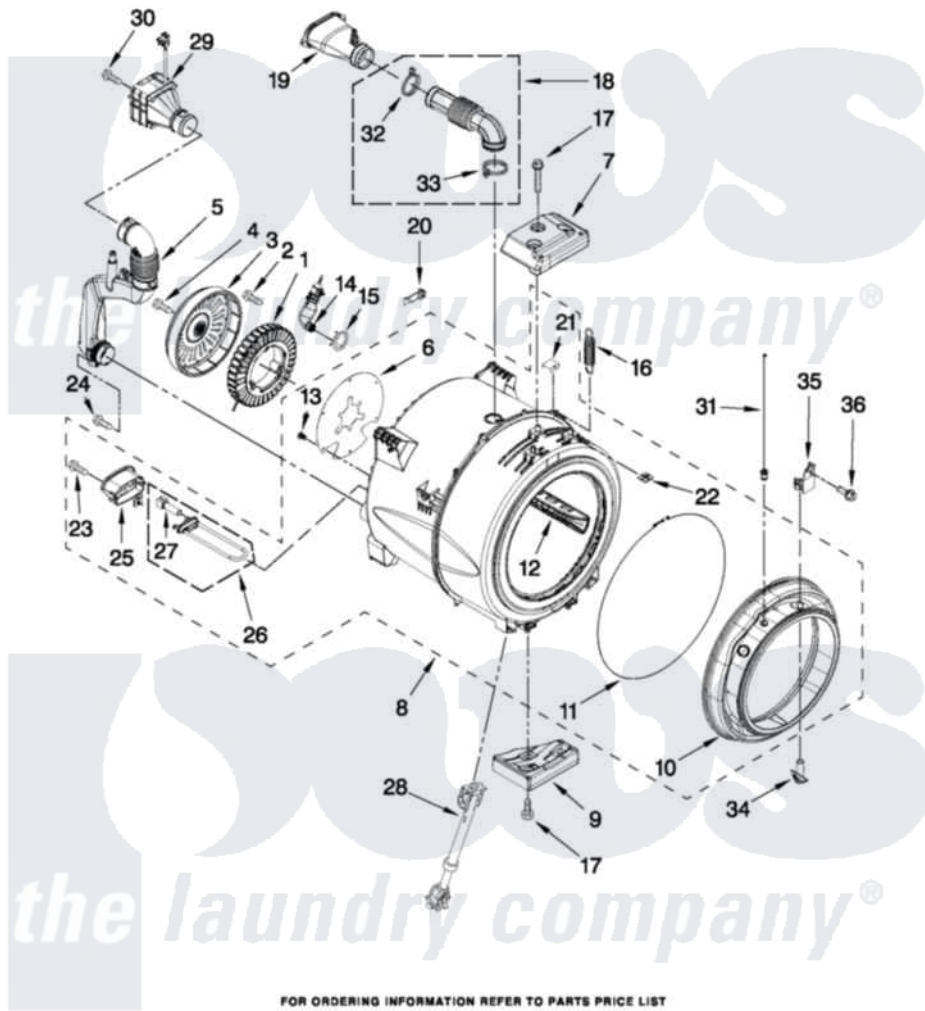

Maytag MHW9000YR0 05 - TUB AND BASKET PARTS

TUB AND BASKET PARTS

For Models: MHW9000YW0 (White) MHW9000YR0 (Red) MHW9000YG0 (Cosmetallic)

W10371701

7

Maytag Residential Maytag MHW9000YR0 Washer Parts Parts Diagram 05 - TUB AND BASKET PARTS
 Click on the part number to view part

Item	Original Part Number	Replaced By	Status	Part Description
1	W10213978	W10365754		Stator
2	W10253476			Screw, Stator Mounting
3	W10213980	W10365755		Rotor
4	W10253477			Screw, Rotor Mounting
5	W10261582			Pipe, Ventilation Assembly
6	W10267637			Shield, Motor
7	W10253014			Counterweight, Top
8	W10355151	W10450389		Tub-Outer
9	W10237535			Counterweight, Bottom
10	W10237493			Bellow
11	W10237502			Retainer, Bellow To Tub
12	W10292810			Baffle, Tub
13	W10273613			Retainer, Push In
14	W10260500			Airtrap Assembly
15	371499			Clamp, Hose
16	W10312146	W10365760		Spring

17	W10261496		Screw, Counterweight
18	W10352811		Vent-Hose Coupling Assembly
19	W10352818		Vent Tube And Cover
20	W10316388		Clip, Harness Diverter
21	8540092		Clamp, Tub
22	8540072	8182512	Nut, Push-In
23	9740848		Screw, Mixing Valve Mounting
24	W10306501		Screw, M4.1-1.8 X 16.5C
25	W10318155		Shield, Heater
26	W10253993	8182666	Element, Heating
27	8181705		Ntc
28	W10312625		Shock Absorber
29	W10261587		Fan, Ventilation Assembly
30	W10305097		Screw, M4.1-1.8 X 57
31	W10272847		Light, Led Assembly
32	W10273034		Clamp, Vent Hose
33	W10353599		Clamp, Hose
34	W10239948		Nozzle, Spray Assembly
35	W10239928		Bracket, Nozzle
36	8540282	8181661	Screw, Actuator