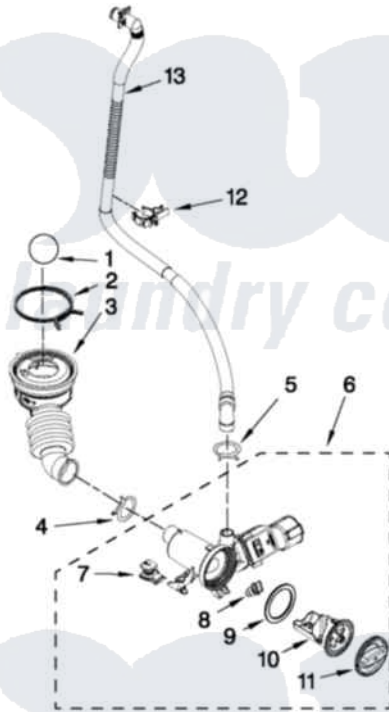

# Maytag MHW9000YR0 06 - PUMP PARTS

## PUMP PARTS

For Models: MHW9000YW0, MHW9000YR0, MHW9000YG0  
(White) (Red) (Cosmetallic)

FOR ORDERING INFORMATION REFER TO PARTS PRICE LIST

W10371701

9

Maytag [Residential Maytag MHW9000YR0 Washer Parts](#) Parts Diagram 06 - PUMP PARTS

[Click on the part number to view part](#)

Item	Original Part Number	Replaced By	Status	Part Description
1	W10003330	<a href="#">W10121657</a>		Ball
2	8181734	<a href="#">696392</a>		Hose Clamp
3	<a href="#">W10241029</a>			Hose, Tub To Pump
4	<a href="#">W10273036</a>			Clamp, Hose
5	<a href="#">356138</a>			Clamp, Hose
6	<a href="#">W10321032</a>			Pump
7	<a href="#">W10338326</a>			Grommet, Damper
8	<a href="#">8182816</a>			Grommet, Damper
9	<a href="#">8181736</a>			Seal, Filter Cap
10	<a href="#">W10241027</a>			Filter, Pump
11	<a href="#">W10338322</a>			Cap, Filter
12	<a href="#">W10241034</a>			Retainer, Drain Hose
13	<a href="#">W10267642</a>			Drain Hose