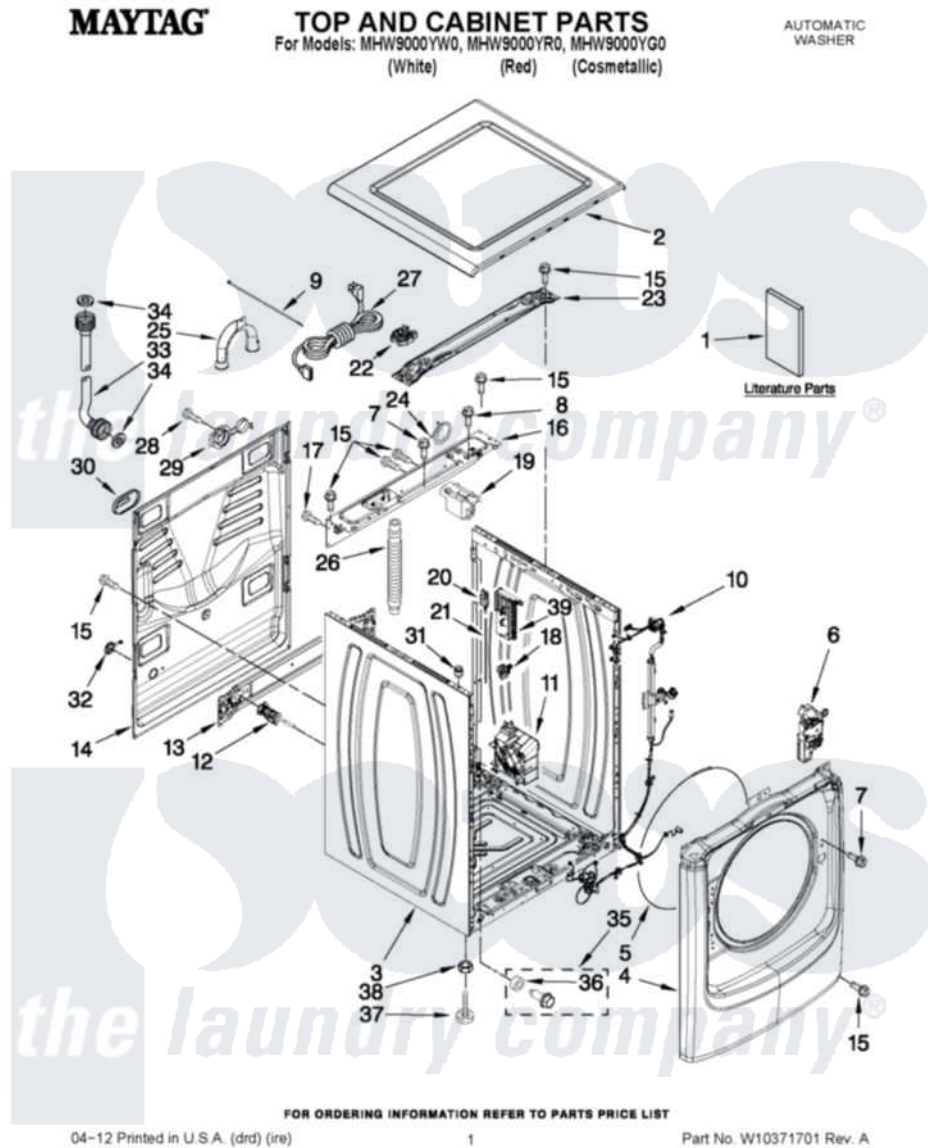

Maytag MHW9000YW0 01 - TOP AND CABINET PARTS

Maytag Residential Maytag MHW9000YW0 Washer Parts Parts Diagram 01 - TOP AND CABINET PARTS
 Click on the part number to view part

Item	Original Part Number	Replaced By	Status	Part Description
1	W10254447		Not Available	INSTALLATION INSTRUCTIONS (ENGLISH/FRENCH)
"	W10254448		Not Available	INSTALLATION INSTRUCTIONS (SPANISH)
"	W10254443		Not Available	USE & CARE GUIDE (ENGLISH/FRENCH)
"	W10254444		Not Available	USE & CARE GUIDE (SPANISH)
"	W10254476		Not Available	TECH SHEET
"	W10254437		Not Available	ENERGY GUIDE
2	W10208373			Top
"	W10337799			Top
"	W10304145			Top
3	W10237487	W10441110		Cabinet
"	W10337793			Cabinet
"	W10301048			Cabinet
4	W10208182			Panel, Front