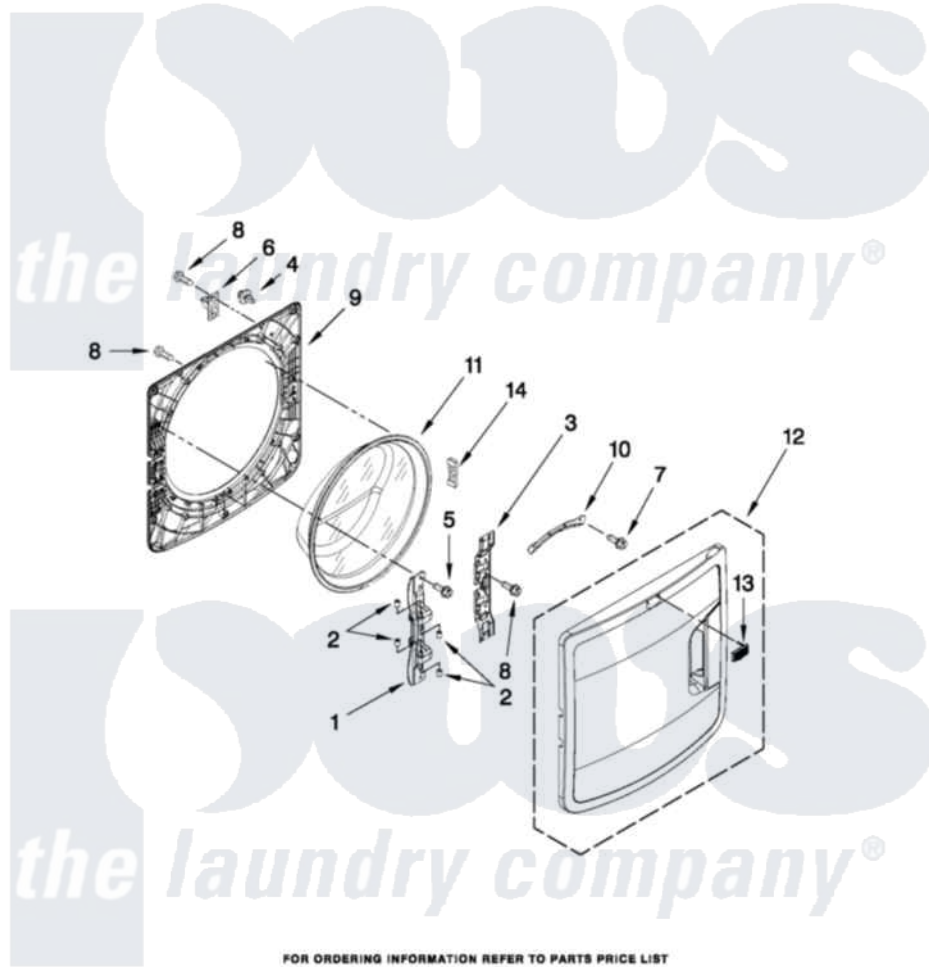

Maytag MHW9000YW0 02 - DOOR PARTS

DOOR PARTS

For Models: MHW9000YW0, MHW9000YR0, MHW9000YG0
(White) (Red) (Cosmetallic)

W10371701

3

FOR ORDERING INFORMATION REFER TO PARTS PRICE LIST

[Maytag Residential Maytag MHW9000YW0 Washer Parts](#) Parts Diagram 02 - DOOR PARTS
Click on the part number to view part

Item	Original Part Number	Replaced By	Status	Part Description
1	W10208415			Hinge Base
2	W10208398			Cap, Hinge
3	W10312805			Plate, Hinge Retainer
4	8572266			Bumper, Door
5	W10288126			Screw, 10-32 X 1/2
6	8183198	W10217552		Hook, Door
7	8540513	8182214		Screw
8	8534022			Screw, 8-18 X 1/16
9	W10272396			Frame, Door Back Support
10	W10003440	W10295703		Clamp, Glass
11	W10208263			Glass, Door
12	W10272401			Door, Outer Assembly
13	W10316087			Badge Assembly
14	W10003430	W10128586		Clamp, Glass Support