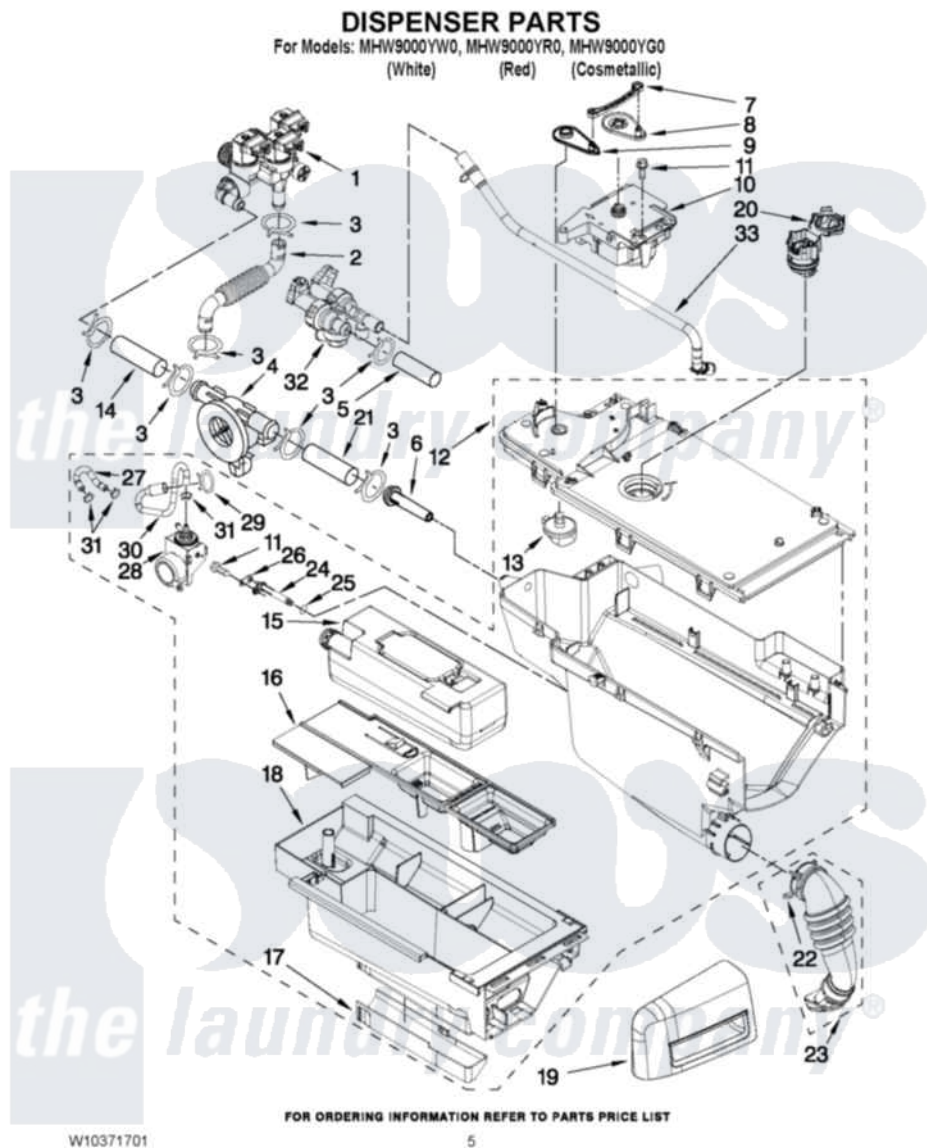

Maytag MHW9000YW0 04 - DISPENSER PARTS

Maytag Residential Maytag MHW9000YW0 Washer Parts Parts Diagram 04 - DISPENSER PARTS
Click on the part number to view part

Item	Original Part Number	Replaced By	Status	Part Description
1	W10247306			Valve, Inlet
2	W10239949			Hose, Inlet Valve To Active Vent
3	370450	596669		Clamp, Manifold
4	8181696	W10110225		Flowmeter
5	W10239935			Hose, Inlet Valve To Flowmeter
6	8183181			Nozzle, Inlet
7	8183183			Lever, Water Distribution
8	W10003190	8183184		Cam, Actuator
9	W10183517			Lever, Water Distribution
10	W10163975	W10352973		Actuator
11	8540282	8181661		Screw, Actuator
12	W10368769			Housing, Minibulk Dispenser Assembly
13	W10003110	8181712		Nozzle, Distribution
14	W10239955			Hose, Inlet Valve To Flowmeter

15	W10250743	W10250743A	Minibulk Dispenser Cartridge
16	W10256661		Siphon, Bleach/Softener
17	W10003140	8183179	Cover, Detergent Drawer
18	W10250723		Drawer, Detergent
19	W10281852		Handle, Dispenser Drawer
"	W10316371		Handle, Dispenser Drawer
"	W10315748		Handle, Dispenser Drawer
20	W10306690		Sensor-Magnetic, Angular
21	W10239956		Hose, Flowmeter
22	W10239910		Clamp, Hose
23	W10239966		Hose, Dispenser To Bellow
24	W10250730		Tube, Siphon- Dock-Minibulk
25	W10250731		O-Ring
26	W10376678		Washer, Siphon Tube
27	W10268381		Hose, Tube To Pump
28	W10250734		Pump, Metering
29	W10096851	596669	Clamp, Manifold
30	W10434794		Hose Assembly, Check Valve
31	W10292700		Clamp, Hose
32	W10239942		Valve, Diverter
33	W10239908		Hose, Spray Assembly