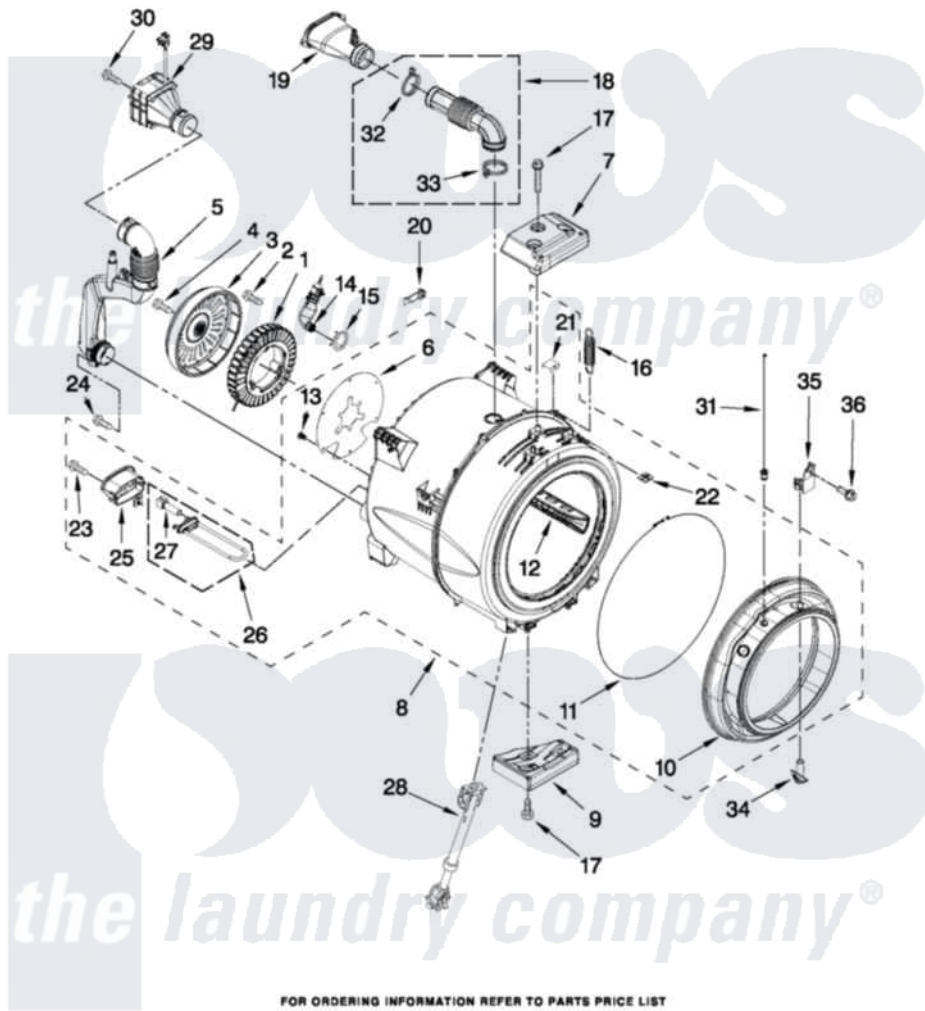

Maytag MHW9000YW0 05 - TUB AND BASKET PARTS

TUB AND BASKET PARTS

For Models: MHW9000YW0 (White) MHW9000YR0 (Red) MHW9000YG0 (Cosmetallic)

W10371701

7

Maytag Residential Maytag MHW9000YW0 Washer Parts Parts Diagram 05 - TUB AND BASKET PARTS
 Click on the part number to view part

Item	Original Part Number	Replaced By	Status	Part Description
1	W10213978	W10365754		Stator
2	W10253476			Screw, Stator Mounting
3	W10213980	W10365755		Rotor
4	W10253477			Screw, Rotor Mounting
5	W10261582			Pipe, Ventilation Assembly
6	W10267637			Shield, Motor
7	W10253014			Counterweight, Top
8	W10355151	W10450389		Tub-Outer
9	W10237535			Counterweight, Bottom
10	W10237493			Bellow
11	W10237502			Retainer, Bellow To Tub
12	W10292810			Baffle, Tub
13	W10273613			Retainer, Push In
14	W10260500			Airtrap Assembly
15	371499			Clamp, Hose
16	W10312146	W10365760		Spring

17	W10261496		Screw, Counterweight
18	W10352811		Vent-Hose Coupling Assembly
19	W10352818		Vent Tube And Cover
20	W10316388		Clip, Harness Diverter
21	8540092		Clamp, Tub
22	8540072	8182512	Nut, Push-In
23	9740848		Screw, Mixing Valve Mounting
24	W10306501		Screw, M4.1-1.8 X 16.5C
25	W10318155		Shield, Heater
26	W10253993	8182666	Element, Heating
27	8181705		Ntc
28	W10312625		Shock Absorber
29	W10261587		Fan, Ventilation Assembly
30	W10305097		Screw, M4.1-1.8 X 57
31	W10272847		Light, Led Assembly
32	W10273034		Clamp, Vent Hose
33	W10353599		Clamp, Hose
34	W10239948		Nozzle, Spray Assembly
35	W10239928		Bracket, Nozzle
36	8540282	8181661	Screw, Actuator