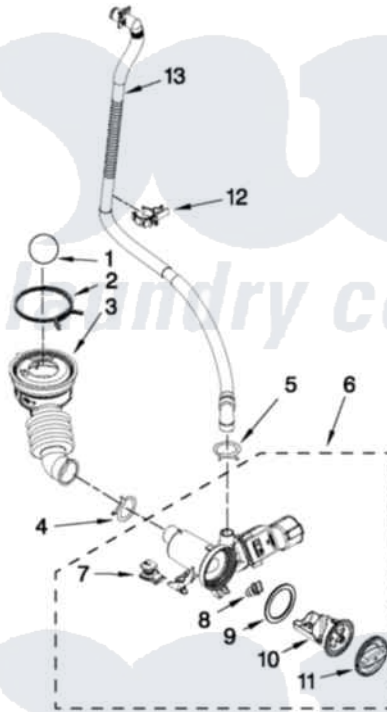

Maytag MHW9000YW0 06 - PUMP PARTS

PUMP PARTS

For Models: MHW9000YW0, MHW9000YR0, MHW9000YG0
(White) (Red) (Cosmetallic)

FOR ORDERING INFORMATION REFER TO PARTS PRICE LIST

W10371701

9

Maytag Residential Maytag MHW9000YW0 Washer Parts Parts Diagram 06 - PUMP PARTS

[Click on the part number to view part](#)

Item	Original Part Number	Replaced By	Status	Part Description
1	W10003330	W10121657		Ball
2	8181734	696392		Hose Clamp
3	W10241029			Hose, Tub To Pump
4	W10273036			Clamp, Hose
5	356138			Clamp, Hose
6	W10321032			Pump
7	W10338326			Grommet, Damper
8	8182816			Grommet, Damper
9	8181736			Seal, Filter Cap
10	W10241027			Filter, Pump
11	W10338322			Cap, Filter
12	W10241034			Retainer, Drain Hose
13	W10267642			Drain Hose