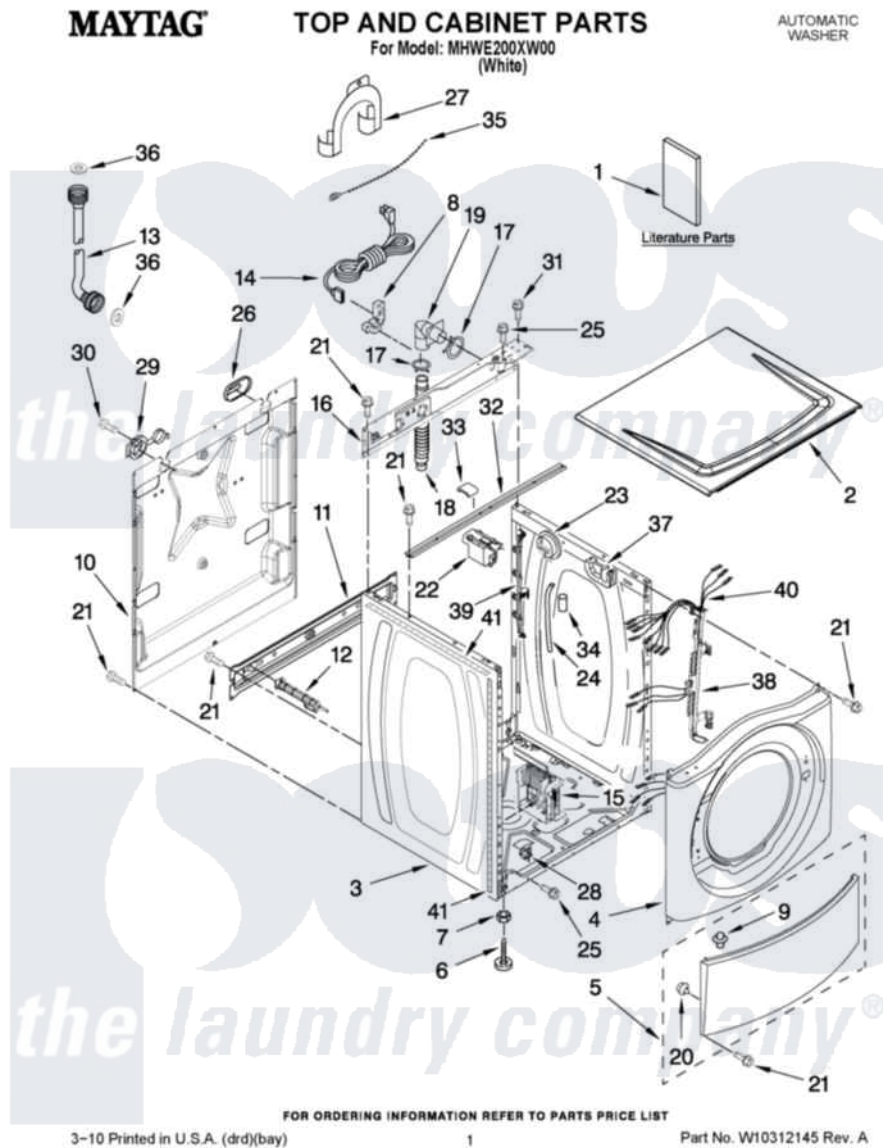

Maytag MHWE200XW00 01 - TOP AND CABINET PARTS

Maytag Residential Maytag MHWE200XW00 Washer Parts Parts Diagram 01 - TOP AND CABINET PARTS
 Click on the part number to view part

Item	Original Part Number	Replaced By	Status	Part Description
1	W10295008		Not Available	USE & CARE GUIDE
"	W10252711		Not Available	TECH SHEET
"	W10294937		Not Available	ENERGY GUIDE
2	8540716	W10303994		Top
3	W10245758	W10410294		Cabinet
4	W10306505			Panel, Front
5	8540813	8540664		Toe Panel
6	W10245373			Foot, Leveling
7	3359452			Nut, Lock
8	W10110676	8182635		Strain Relief
9	8518891			Rivet
10	W10258341			Panel, Rear
11	W10189657			Brace, Transport
12	W10251449	W10285622		Bolt
13	W10194208	89503		Hose-Inlet
"	8571378	89503		Hose-Inlet

14	W10205500	W10205499	Cord, Power
15	W10289776	W10384843	Motor Control Unit
16	W10244560		Brace, Rear
17	356138		Clamp, Hose
18	W10281257	8181737	Hose, Drain
19	W10003260	8181738	Connector, Hose Outlet
20	238614		Bumper And Isolation
21	W10015090	489442	Screw 3 2217757 Roller, Front
22	8540230	W10339736	Filter, Interference
23	W10239066		Switch, Pressure
24	8540294		Hose, Pressure Switch
25	8540479		Screw, Grounding
26	8540268		Cover, Transport
27	8540021	W10280024	U-Bend, Drain Hose
28	W10085220		Microswitch
29	8540728	8182699	Grommet, Cord Support
30	8540727	8182201	Screw, 3 X 8 mm
31	8540329		Screw, 8-18 X 7/16
32	8540720		Brace, Top
33	8283273		Damper, Brace
34	2161302	2162499	Sleeve, Suction Line
35	3347868	W10339879	Tie, Cable
36	3976300	16123	Washer Inlet-Hose Miscellaneous Parts Must be Ordered Separately.
37	8540644		Bracket-Suspension Spring
38	W10168546		Harness Channel, Side Front
39	W10168547		Harness Channel, Side Rear
40	W10239822		Harness, Wiring
41	8318396		Foam-Seal